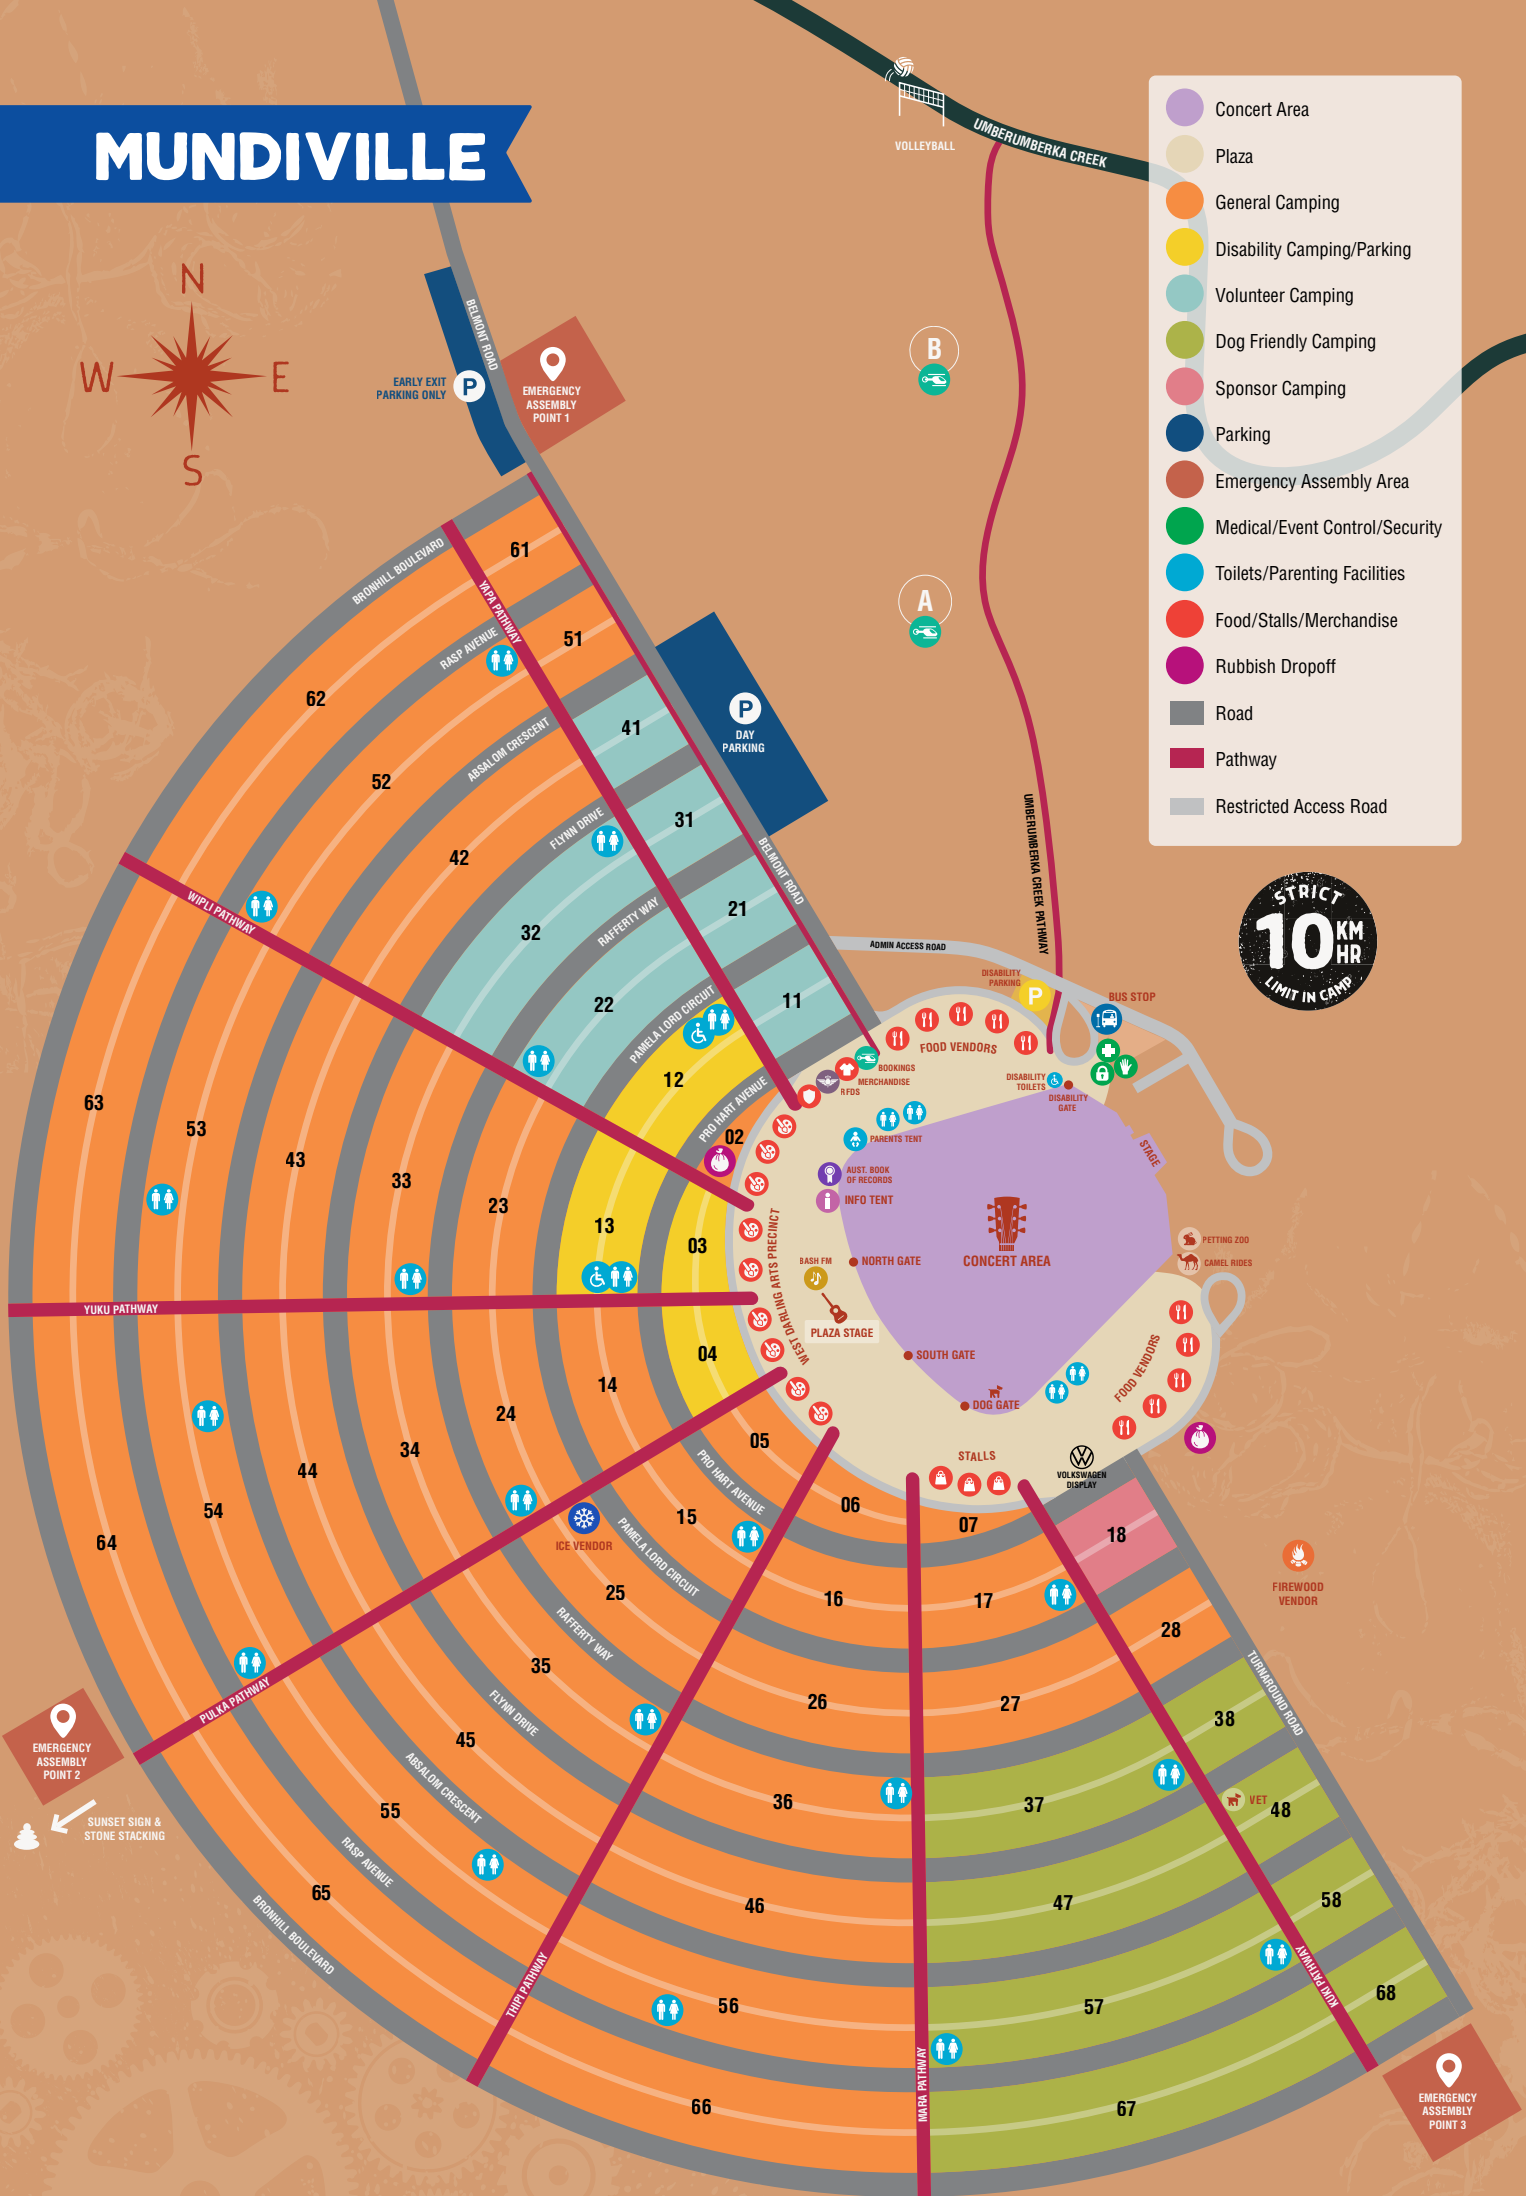

# MUNDIVILLE

- Concert Area
- Plaza
- General Camping
- Disability Camping/Parking
- Volunteer Camping
- Dog Friendly Camping
- Sponsor Camping
- Parking
- Emergency Assembly Area
- Medical/Event Control/Security
- Toilets/Parenting Facilities
- Food/Stalls/Merchandise
- Rubbish Dropoff
- Road
- Pathway
- Restricted Access Road

**STRICT**  
**10 KM**  
**HR**  
LIMIT IN CAMP

EMERGENCY ASSEMBLY POINT 2  
SUNSET SIGN & STONE STACKING

EMERGENCY ASSEMBLY POINT 3