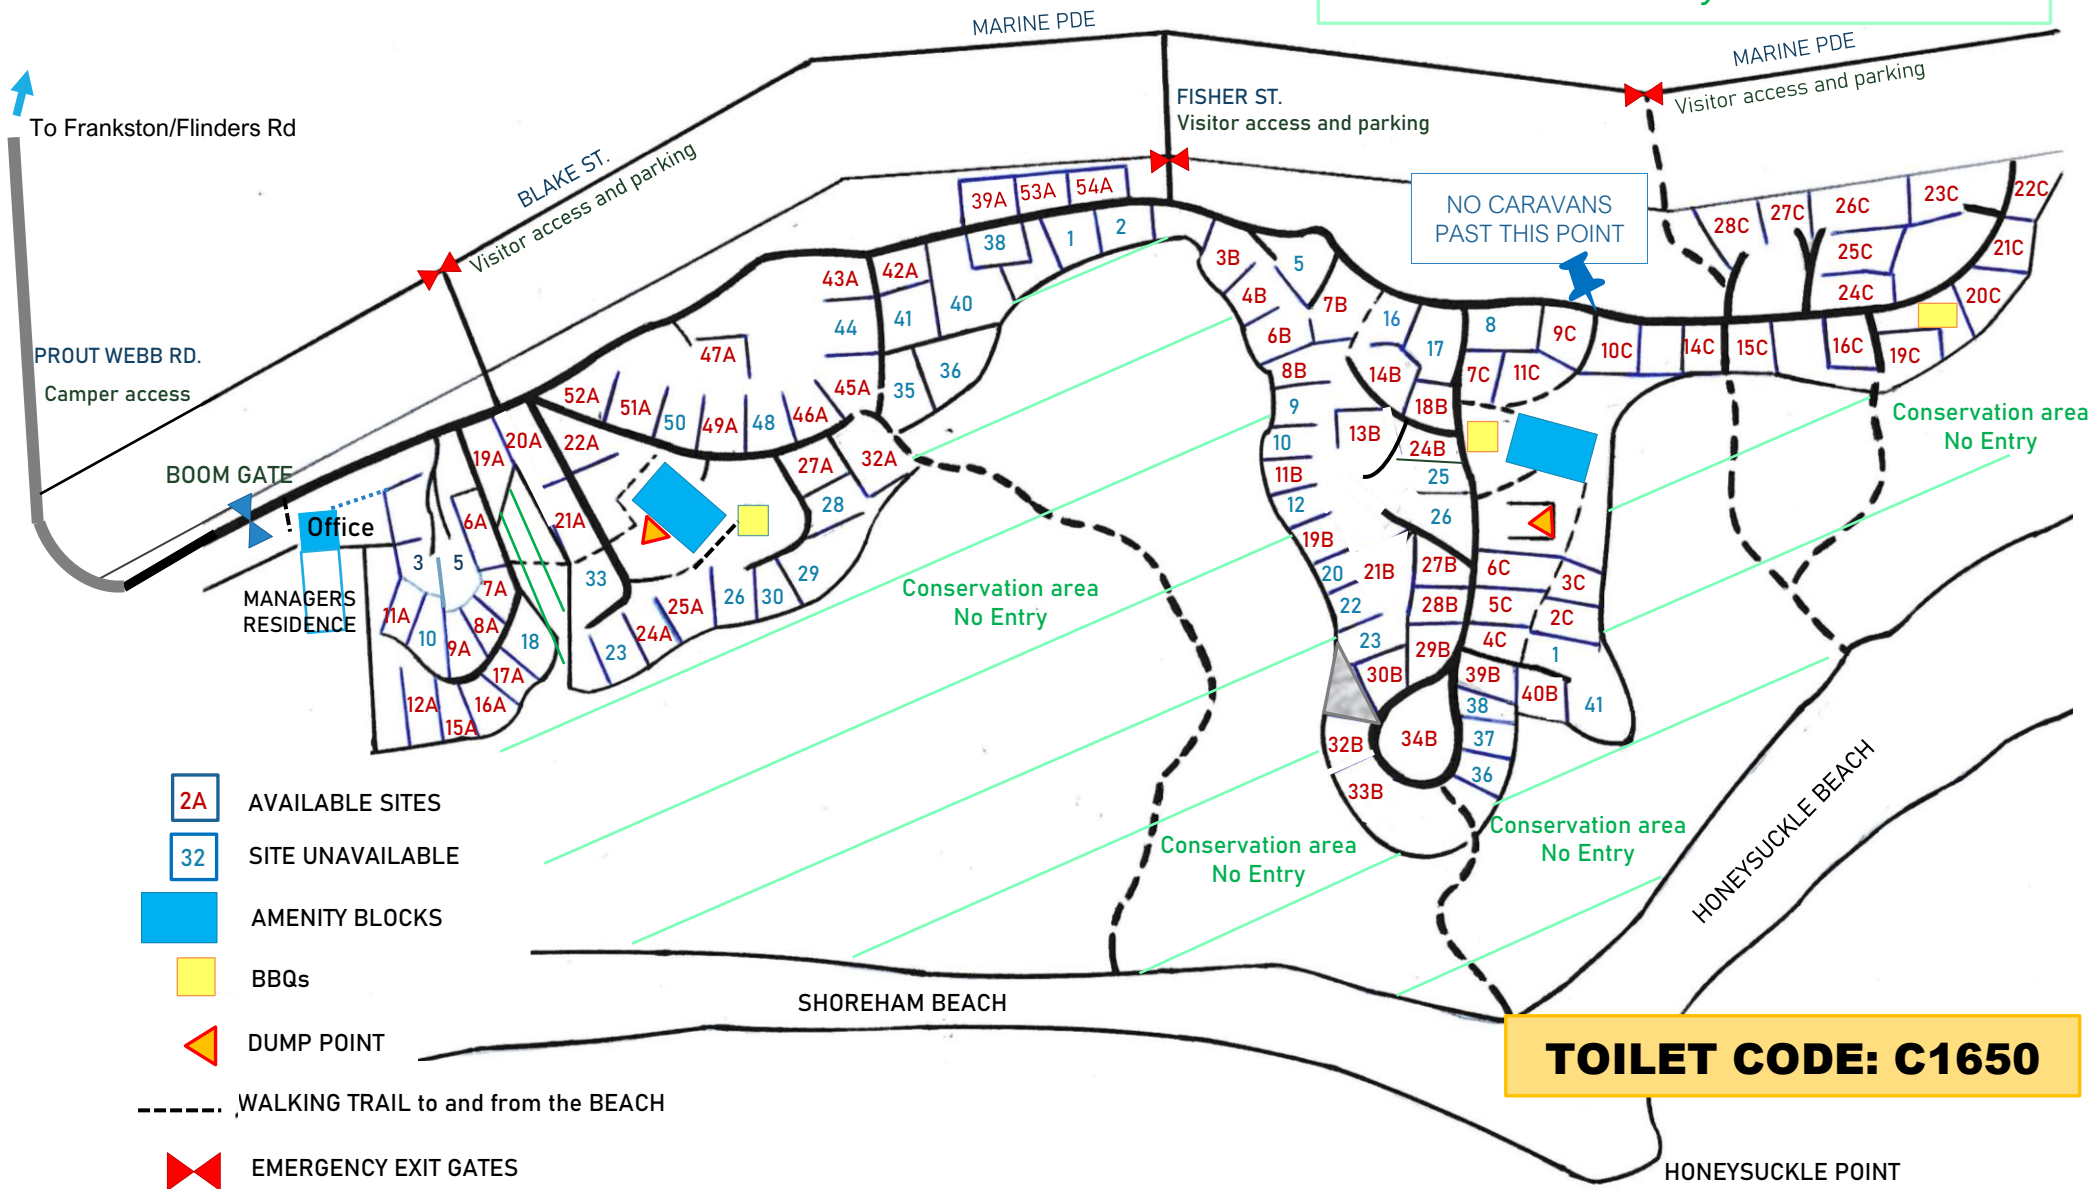

SHOREHAM FORESHORE RESERVE CAMPING

CHECK OUT TIME (The day you leave)
Strictly before 10:30am
Thank you.

- 2A AVAILABLE SITES
- 32 SITE UNAVAILABLE
- AMENITY BLOCKS
- BBQs
- ▲ DUMP POINT
- WALKING TRAIL to and from the BEACH
- ↔ EMERGENCY EXIT GATES

TOILET CODE: C1650