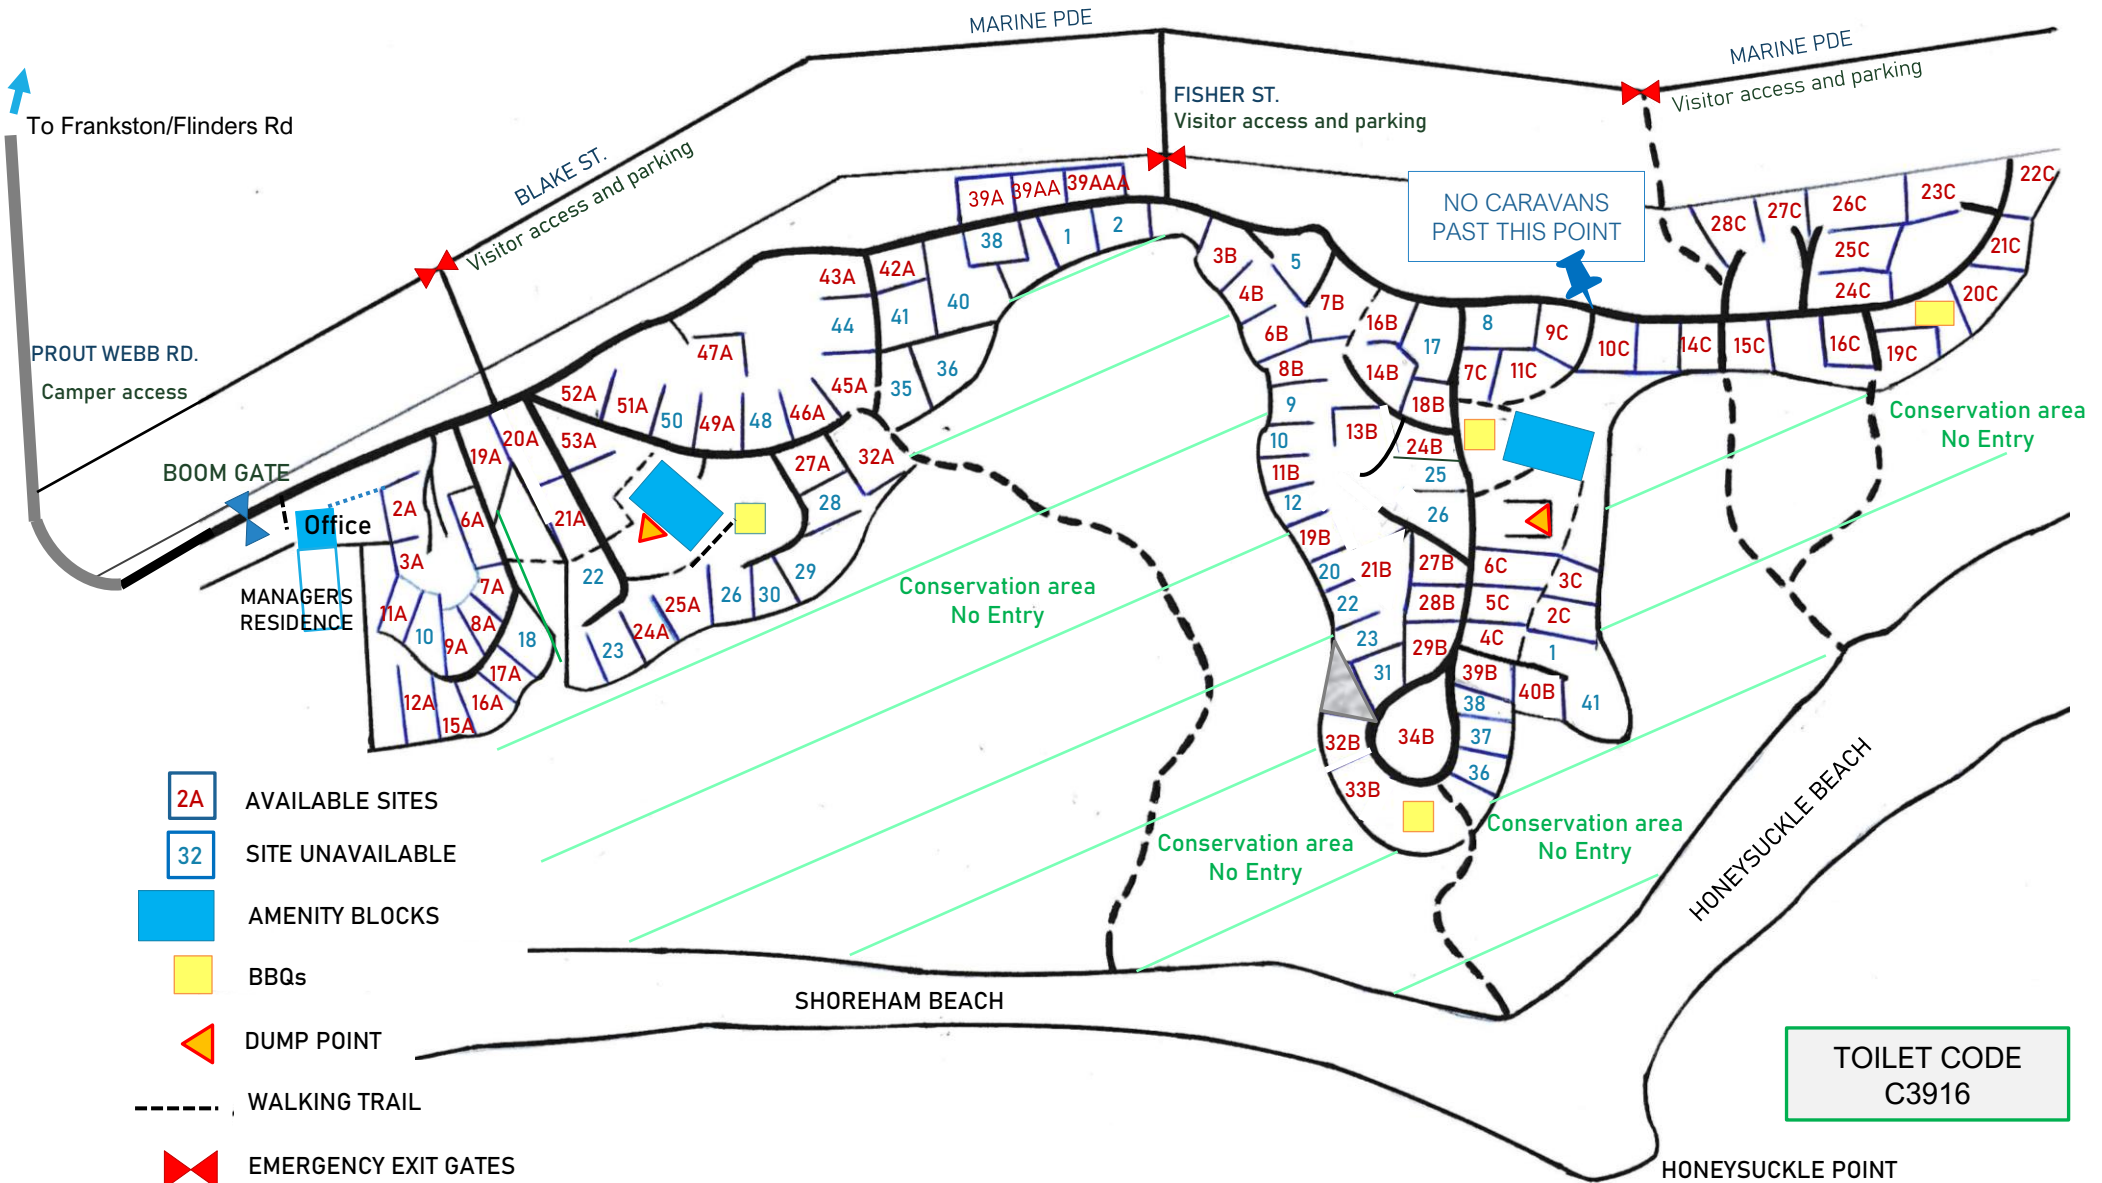

# SHOREHAM FORESHORE RESERVE CAMPING GROUND.

**CHECK OUT TIME (The day you leave)**  
**Strictly before 10:30am**

- 2A AVAILABLE SITES
- 32 SITE UNAVAILABLE
- AMENITY BLOCKS
- BBQs
- ▲ DUMP POINT
- WALKING TRAIL
- ↔ EMERGENCY EXIT GATES

TOILET CODE  
C3916