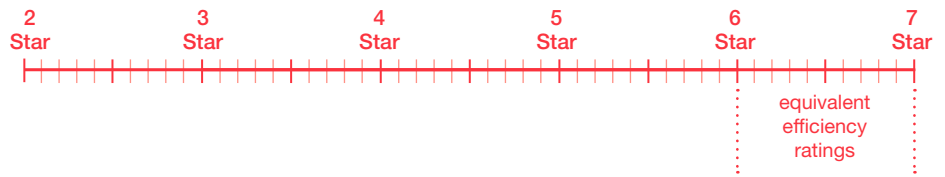

Make and model comparison – May 2015

(continued)

3 Stars

Braemar Super-Three – TSS320, TQS320	3.9 Stars
Brivis – Wombat 2PW20	3.8 Stars
Omega – EHE60-3, EHE100-3, EHE120-3, ZMSE100-3, ZMSE120-3, 10e, 20e, 30e	3.8 Stars
Braemar – TH315, TH320, TH325, TH330, TQ315, TQ320, TQ325, TQ330	3.7 Stars
Braemar – BM31S, BM320, BM325, BM330	3.7 Stars
Brivis – Wombat 2PW26	3.7 Stars
Brivis – Wombat 2PW15	3.6 Stars
Brivis – CC320IN	3.5 Stars
Lennox – G34EVQ5-130-IT, G34MVQ5-130-IT	3.5 Stars
Ecopacific Pluto – P20ESS, P25ESS	3.5 Stars
Brivis – CC330IN	3.3 Stars
Lennox – G34EQ5-130-IT, G34MQ5-130-IT	3.3 Stars
Lennox – G34EVQ3-080-IT, G34EVQ4-080-IT, G34MVQ3-080-IT, G34MVQ4-080-IT	3.2 Stars
Lennox – G34EVQ4-110-IT, G34EVQ5-110-IT, G34MVQ4-110-IT, G34MVQ5-110-IT	3.2 Stars
Bonaire (Pyrox) – MB3 30i NG, PY3 30i NG	3.2 Stars
Brivis – CC325IN	3.1 Stars
Lennox – G34EQ4-110-IT, G34EQ5-110-IT, G34MQ4-110-IT, G34MQ5-110-IT	3.0 Stars
Lennox – G34EQ3-080-IT, G34EQ4-080-IT, G34MQ3-080-IT, G34MQ4-080-IT	3.0 Stars
Brivis – CC315IN	3.0 Stars
Omega – IHE60-3, IHE100-3, IHE120-3, ZMSI100-3, ZMSI120-3, 10i, 20i, 30i	3.0 Stars
Bonaire (Pyrox) – MB3 20i NG, PY3 20i NG	3.0 Stars
Bonaire (Pyrox) – MB3 14i NG, PY3 14i NG	2.9 Stars
Brivis – Buffalo 15, 20, 26	2.8 Stars
Brivis – Upflow 20, 26 & Downflow 20	2.5 Stars
Ecopacific Pluto – P12, P20, P25	2.4 Stars

Note: With the exception of the three Braemar models which are star rating equivalents (based on Australian Gas Association (AGA) calculated test results), this star rating comparison was prepared from source information which is in the public domain, listed in the AGA product directory – Aug 2014 and also on its web site - www.aga.asn.au/product_directory. Ducted gas heating products listed pages 58-63. Extra air models not shown. LPG models not shown. Where star rating is the same for internal and external - only one model is quoted.

Correct at date of printing 14 May, 2015.