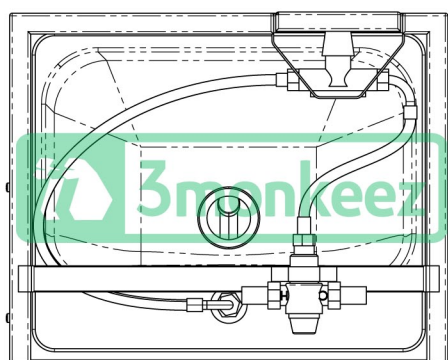

Top

Bottom

Front

Side

Product Code:

AB-KNEEHBT-1
(Complete with temp valve)

AB-KNEEHBTMV-1
(With Thermostatic Mixing Valve)

AB-KNEEHB-1
(Without temp valve)

This knee operated basin provides a hygienic solution to hand washing in areas such as commercial kitchens, hospitals and food processing areas. All models feature WELS approved plumbing hardware. Their one piece wall bracket system makes them easy to install.

Features and Benefits:

- 11.5 litre capacity
- Shroud – constructed from 1.2mm 304 grade stainless steel
- Basin – constructed from 1mm 304 grade stainless steel
- 50mm splash back
- 40mm outlet
- Pre plumbed with or without temp valve
- All models are fitted with WELS approved plumbing hardware
- In stock and available for immediate delivery