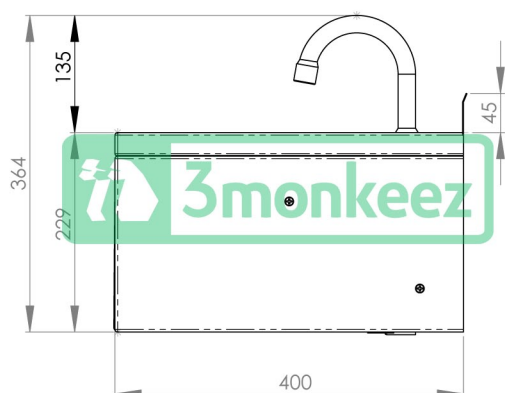

Top

Bottom

Front

Side

Product Code:

AB-KNEEHBT-1
(Complete with temp valve)

AB-KNEEHBTMV-1
(With Thermostatic Mixing Valve)

AB-KNEEHB-1
(Without temp valve)

This knee operated basin provides a hygienic solution to hand washing in areas such as commercial kitchens, hospitals and food processing areas. All models feature WELS approved plumbing hardware. Their one piece wall bracket system makes them easy to install.

Features and Benefits:

- 11.5 litre capacity
- Shroud – constructed from 1.2mm 304 grade stainless steel
- Basin – constructed from 1mm 304 grade stainless steel
- 50mm splash back
- 40mm outlet
- Pre plumbed with or without temp valve
- All models are fitted with WELS approved plumbing hardware
- In stock and available for immediate delivery