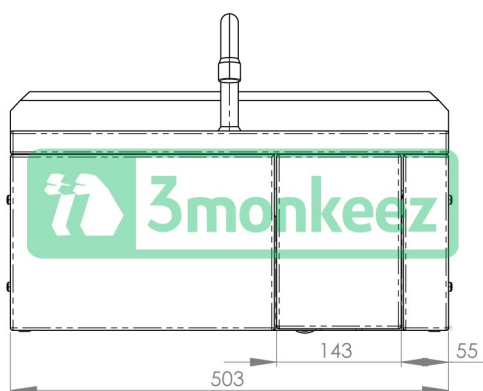

Top

Bottom

Front

Side

Product Code:

AB-KNEEHBT-1
(Complete with temp valve)

AB-KNEEHBTMV-1
(With Thermostatic Mixing Valve)

AB-KNEEHB-1
(Without temp valve)

Features and Benefits:

- 11.5 litre capacity
- Shroud – constructed from 1.2mm 304 grade stainless steel
- Basin – constructed from 1mm 304 grade stainless steel
- 50mm splash back
- 40mm outlet
- Pre plumbed with or without temp valve
- All models are fitted with WELS approved plumbing hardware
- In stock and available for immediate delivery