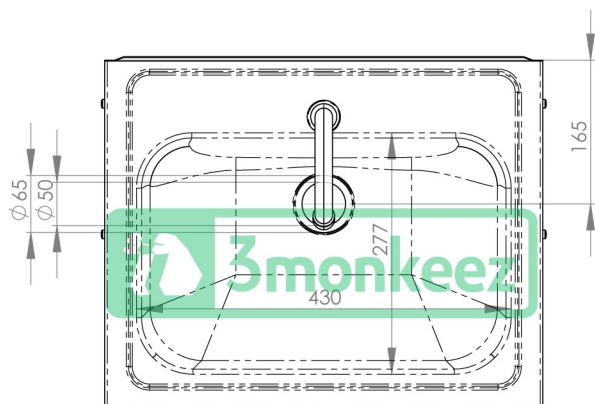

Top

Bottom

Front

Side

Product Code:

AB-KNEEHBT-1
(Complete with temp valve)

AB-KNEEHBTMV-1
(With Thermostatic Mixing Valve)

AB-KNEEHB-1
(Without temp valve)

This knee operated basin provides a hygienic solution to hand washing in areas such as commercial kitchens, hospitals and food processing areas. All models feature WELS approved plumbing hardware. Their one piece wall bracket system makes them easy to install.

Features and Benefits:

- 11.5 litre capacity
- Shroud – constructed from 1.2mm 304 grade stainless steel
- Basin – constructed from 1mm 304 grade stainless steel
- 50mm splash back
- 40mm outlet
- Pre plumbed with or without temp valve
- All models are fitted with WELS approved plumbing hardware
- In stock and available for immediate delivery