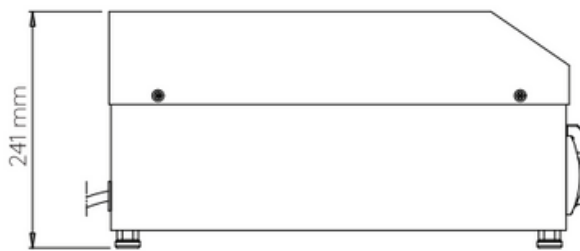

GRIDDLE PLATE FTA0400

- Heavy duty 10mm cooking plate for high heat retention
- Grease trough drains into bottom mounted grease collection pan
- Splashback prevents undue grease splattering
- Rapidly heats up to optimum cooking temperature
- Thermostatically controlled up to a maximum of 300°C
- Element design ensures even heating over entire cooking surface

Specifications

Voltage: 240V

Power: 2kW

Size: 373 x 470 x 241mm

Weight: 19kg

Origin: South Africa

Warranty: Extended Gold Star Warranty 2 Years
Parts, 1 Year Labour