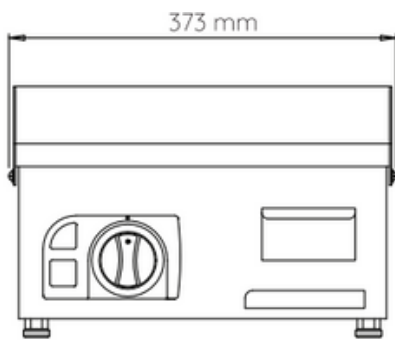

GRIDDLE PLATE FTA0400

- Heavy duty 10mm cooking plate for high heat retention
- Grease trough drains into bottom mounted grease collection pan
- Splashback prevents undue grease splattering
- Rapidly heats up to optimum cooking temperature
- Thermostatically controlled up to a maximum of 300°C
- Element design ensures even heating over entire cooking surface

Specifications

Voltage: 240V

Power: 2kW

Size: 373 x 470 x 241mm

Weight: 19kg

Origin: South Africa

Warranty: Extended Gold Star Warranty 2 Years
Parts, 1 Year Labour