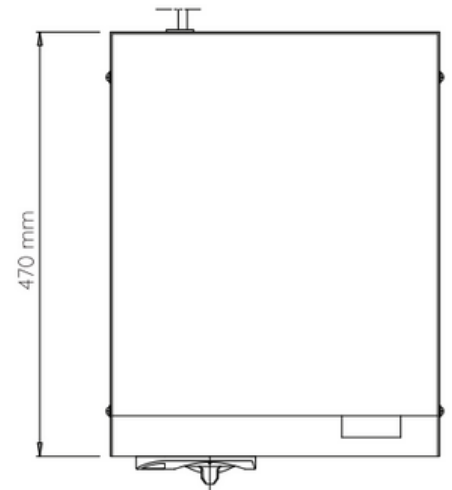

GRIDDLE PLATE FTA0400

- Heavy duty 10mm cooking plate for high heat retention
- Grease trough drains into bottom mounted grease collection pan
- Splashback prevents undue grease splattering
- Rapidly heats up to optimum cooking temperature
- Thermostatically controlled up to a maximum of 300°C
- Element design ensures even heating over entire cooking surface

Specifications

Voltage: 240V

Power: 2kW

Size: 373 x 470 x 241mm

Weight: 19kg

Origin: South Africa

Warranty: Extended Gold Star Warranty 2 Years
Parts, 1 Year Labour