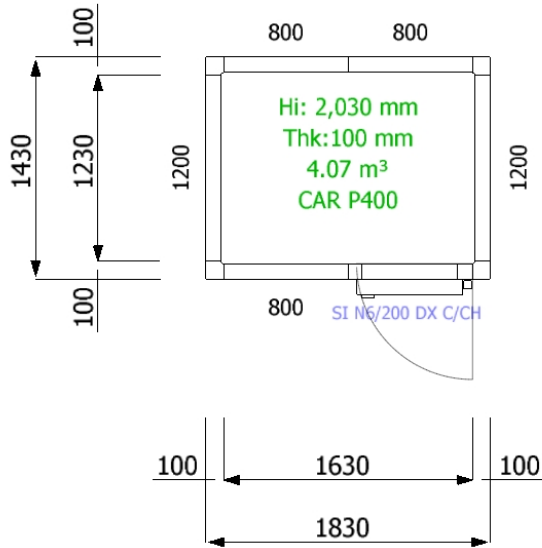

CEILING PLAN

FLOOR PLAN

WALL PLAN

3D

MISA Cold Rooms (Template 2023) - OCEANIA (Stock)

Customer:

M-2A20-F

Date: 08/06/2023

Rif.: EQ-cibiena-230216-57633

Epta S.p.A
Unità Locale - Via Monachelle Vecchia, 7
00071 - Pomezia (Roma)
Tel. 06-911891 - Fax 06-9120788