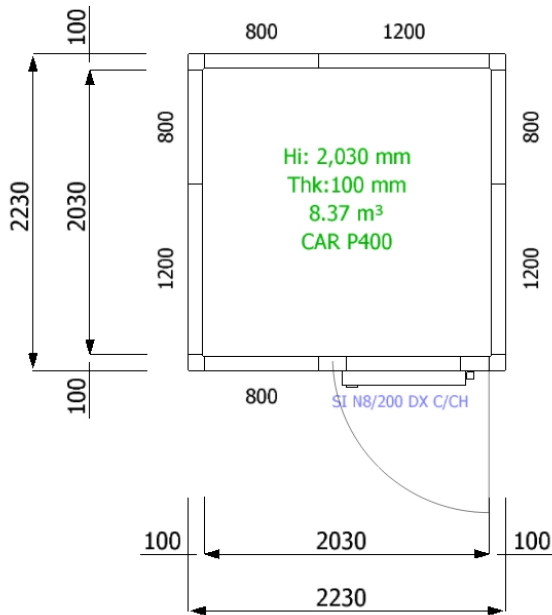

PLAFONDS

SOLS

CLOISONS

3D

MISA Cold Rooms (Template 2023) - OCEANIA (Stock)

Client:

M-3C20-F

Date: 14/06/2023

Réf.: EQ-cibiena-230216-57633

Epta S.p.A
Unità Locale - Via Monachelle Vecchia, 7
00071 - Pomezia (Roma)
Tel. 06-911891 - Fax 06-9120788