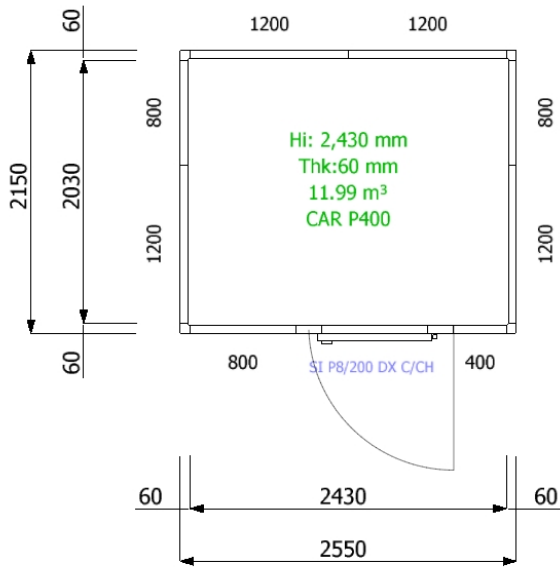

CEILING PLAN

FLOOR PLAN

WALL PLAN

3D

MISA Cold Rooms (Template 2023) - OCEANIA (Stock)

Customer:

M-4C24-C

Date: 08/06/2023

Rif.: EQ-cibiena-230216-57633

Epta S.p.A
Unità Locale - Via Monachelle Vecchia, 7
00071 - Pomezia (Roma)
Tel. 06-911891 - Fax 06-9120788