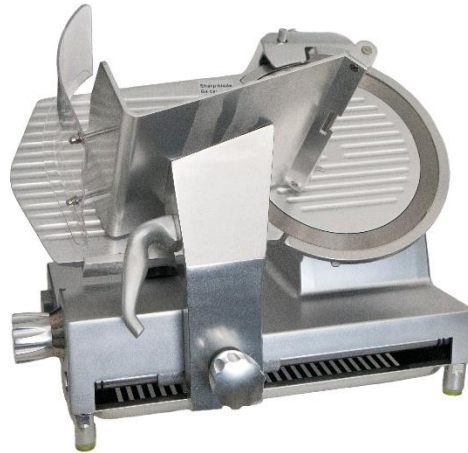

# MSA5300 SPEC SHEET

## Product Specifications

- Gravity fed slicer
- Blade diameter: 300mm
- Safe blade removal tool
- Belt driven blade
- Not suitable for cheese or wet products i.e lettuce and tomatoes
- Heavy duty construction
- Cut capacity: 240 x 150mm
- Blade speed: 370 rpm
- Maximum slice thickness: 17mm
- Manufacturers code: MSA5300

## Model Specifications

|                 |                               |
|-----------------|-------------------------------|
| Unit Dimensions | 613 x 368 x 422               |
| Power (w)       | 420w                          |
| Weight          | 29kg                          |
| Warranty        | 2 years back to base warranty |