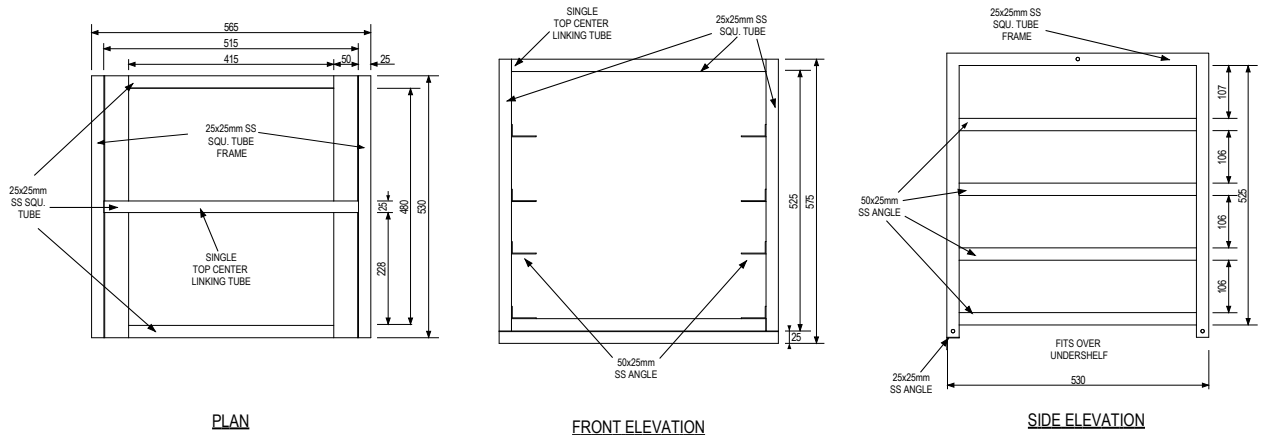

Product Information:

- 4 basket capacity on stainless steel L shaped runners
- 25 x 25mm stainless steel tube frame, 1.2mm thick square tube
- Sits on solid under-shelf
- Suits 500 x 500mm dishwasher baskets
- Supplied flat packed ready for assembly

General Drawing:

Specifications:

SS36.DBC 600mm x 300mm x 225mm

Due to continuous product research and development, the information contained herein is subject to change without notice.

Revision: A - 12/03/2021