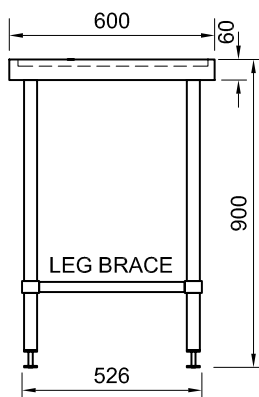

Product Information:

- Suits leading brands of popular commercial dishwashers
- 1 basket wide 1.2mm thick stainless steel top
- Stainless steel top hat stiffening
- 38mm diameter stainless steel tube legs, 1.2mm thick
- Adjustable stainless steel feet fitted as standard
- Model has two legs only & is supported by the dishwasher at the other end
- Supplied flat packed ready for assembly

General Drawing:

SIDE ELEVATION

FRONT ELEVATION

SIDE ELEVATION

Specifications:

SS37.0600 600mm x 600mm x 900mm

Due to continuous product research and development, the information contained herein is subject to change without notice.