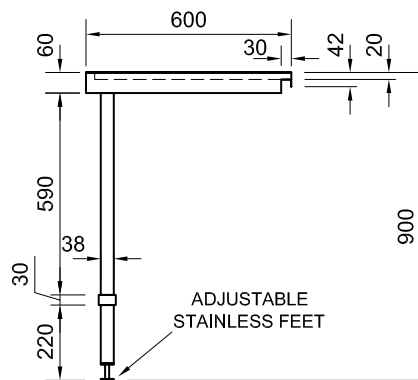

Product Information:

- Suits leading brands of popular commercial dishwashers
- 1 basket wide 1.2mm thick stainless steel top
- Stainless steel top hat stiffening
- 38mm diameter stainless steel tube legs, 1.2mm thick
- Adjustable stainless steel feet fitted as standard
- Model has two legs only & is supported by the dishwasher at the other end
- Supplied flat packed ready for assembly

General Drawing:

SIDE ELEVATION

FRONT ELEVATION

SIDE ELEVATION

Specifications:

SS37.0600 600mm x 600mm x 900mm

Due to continuous product research and development, the information contained herein is subject to change without notice.