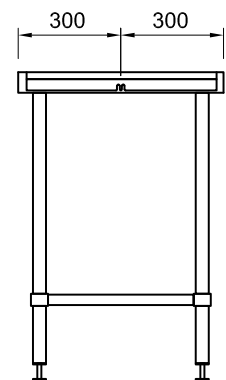

Product Information:

- Suits leading brands of popular commercial dishwashers
- 1 basket wide 1.2mm thick stainless steel top
- Stainless steel top hat stiffening
- 38mm diameter stainless steel tube legs, 1.2mm thick
- Adjustable stainless steel feet fitted as standard
- Model has two legs only & is supported by the dishwasher at the other end
- Supplied flat packed ready for assembly

General Drawing:

SIDE ELEVATION

FRONT ELEVATION

SIDE ELEVATION

Specifications:

SS37.0600 600mm x 600mm x 900mm

Due to continuous product research and development, the information contained herein is subject to change without notice.