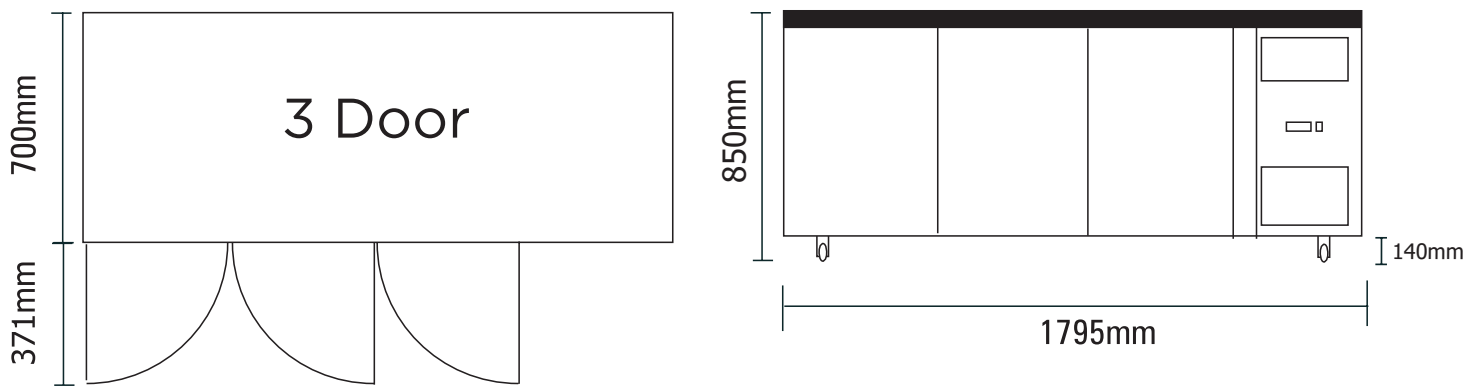

## UBC1795GD | Underbench Glass Door Display Chiller 417L LED

Bar Chillers & Freezers

### UBC1795GD

**UNDERBENCH  
GLASS DOOR  
DISPLAY CHILLER  
417L LED**

### SPECIFICATIONS

<b>Part Number</b>	3735211	<b>Door Swing Dimension</b>	371mm
<b>Capacity</b>	417L	<b>Total Depth of Door Open</b>	1071mm
<b>Temperature Range</b>	+2 to +8°C	<b>Door Shape</b>	Hinged
<b>Max Ambient Temp.</b>	32°C	<b>Self-Closing Door</b>	Yes
<b>Refrigeration Capacity</b>	245W	<b>Door Lock</b>	No
<b>Energy Consumption</b>	2.4Kwh/24h	<b>No. of Doors</b>	3
<b>Current</b>	2.5A	<b>Temp. Controller</b>	Digital
<b>Gross Weight</b>	151kg	<b>Castors</b>	Yes, Legs available
<b>Packaged Dimensions</b>	1825 x 730 x 910 mm	<b>No. of Shelves inc. Base</b>	3x3
<b>Refrigerant</b>	R134a	<b>Shelves Dimensions</b>	333(w) x 530(d) mm
<b>Plug Supplied</b>	Yes, 1 x 10A, 2.5m cord length	<b>Narrow-Gauge Shelving</b>	Yes
<b>Plug Location</b>	Bottom Right	<b>Colour</b>	Stainless Steel
<b>Main Light</b>	LED	<b>Warranty</b>	2 Years, Parts & Labour
<b>Door Type</b>	Glass	<b>Warranty Service</b>	Bromic Extra Care

### DIMENSIONS

External (mm)	
<b>Width</b>	1795
<b>Depth</b>	700
<b>Height</b>	850
Internal (mm)	
<b>Width</b>	1337
<b>Depth</b>	530
<b>Height</b>	589

All information is correct at the time of publication. BROMIC PTY Ltd reserve the right to alter specifications without notice.