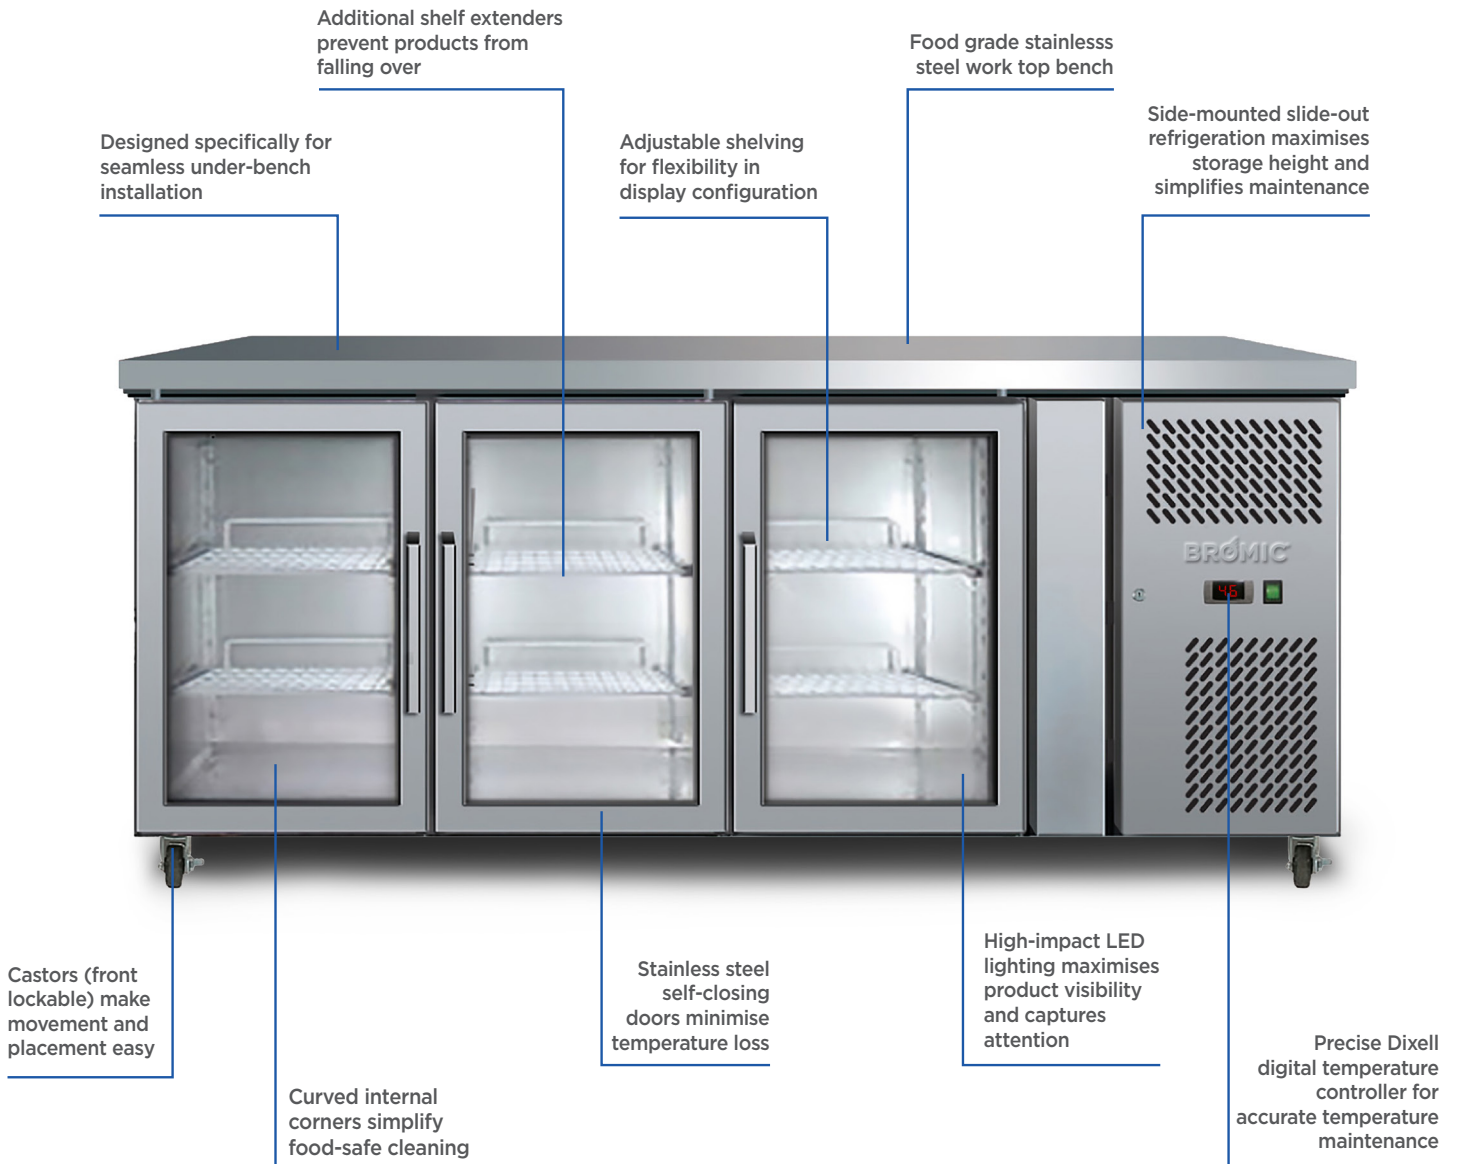

## UBC1795GD | Underbench Glass Door Display Chiller 417L LED

Bar Chillers & Freezers

### UBC1795GD

**UNDERBENCH  
GLASS DOOR  
DISPLAY CHILLER  
417L LED**

### SPECIFICATIONS

<b>Part Number</b>	3735211	<b>Door Swing Dimension</b>	371mm
<b>Capacity</b>	417L	<b>Total Depth of Door Open</b>	1071mm
<b>Temperature Range</b>	+2 to +8°C	<b>Door Shape</b>	Hinged
<b>Max Ambient Temp.</b>	32°C	<b>Self-Closing Door</b>	Yes
<b>Refrigeration Capacity</b>	245W	<b>Door Lock</b>	No
<b>Energy Consumption</b>	2.4Kwh/24h	<b>No. of Doors</b>	3
<b>Current</b>	2.5A	<b>Temp. Controller</b>	Digital
<b>Gross Weight</b>	151kg	<b>Castors</b>	Yes, Legs available
<b>Packaged Dimensions</b>	1825 x 730 x 910 mm	<b>No. of Shelves inc. Base</b>	3x3
<b>Refrigerant</b>	R134a	<b>Shelves Dimensions</b>	333(w) x 530(d) mm
<b>Plug Supplied</b>	Yes, 1 x 10A, 2.5m cord length	<b>Narrow-Gauge Shelving</b>	Yes
<b>Plug Location</b>	Bottom Right	<b>Colour</b>	Stainless Steel
<b>Main Light</b>	LED	<b>Warranty</b>	2 Years, Parts & Labour
<b>Door Type</b>	Glass	<b>Warranty Service</b>	Bromic Extra Care