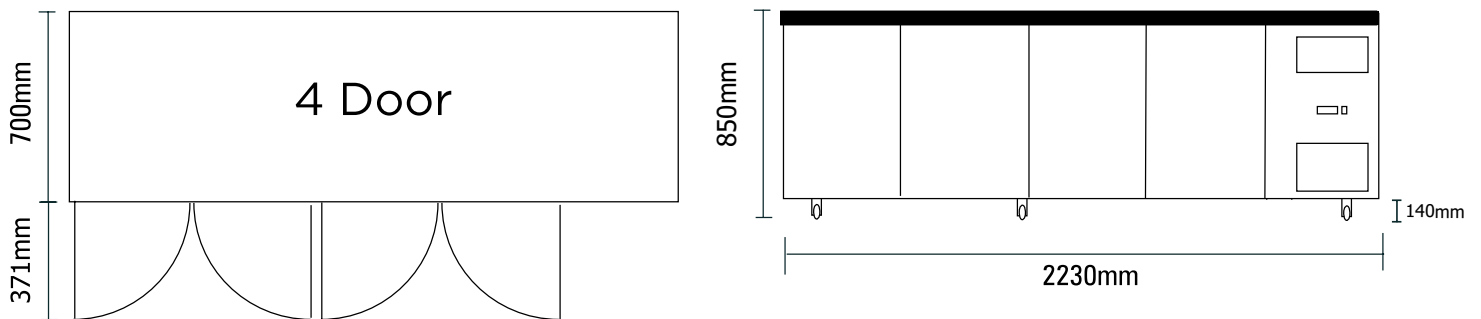

UBC2230GD | Underbench Glass Door Display Chiller 553L LED

Bar Chillers & Freezers

SPECIFICATIONS

Part Number	3735212	Door Swing Dimension	371mm
Capacity	553L	Total Depth of Door Open	1071mm
Temperature Range	+2 to +8°C	Door Shape	Hinged
Max Ambient Temp.	32°C	Self-Closing Door	Yes
Refrigeration Capacity	345W	Door Lock	No
Energy Consumption	2.8Kwh/24h	No. of Doors	4
Current	2.8A	Temp. Controller	Digital
Gross Weight	180kg	Castors	Yes, Legs available
Packaged Dimensions	2260 x 740 x 910 mm	No. of Shelves inc. Base	3x4
Refrigerant	R134a	Shelves Dimensions	333(w) x 530(d) mm
Plug Supplied	Yes, 1 x 10A, 2.5m cord length	Narrow-Gauge Shelving	Yes
Plug Location	Bottom Right	Colour	Stainless Steel
Main Light	LED	Warranty	2 Years, Parts & Labour
Door Type	Glass	Warranty Service	Bromic Extra Care

DIMENSIONS

External (mm)	
Width	2230
Depth	700
Height	850
Internal (mm)	
Width	1772
Depth	530
Height	589

All information is correct at the time of publication. BROMIC PTY Ltd reserve the right to alter specifications without notice.