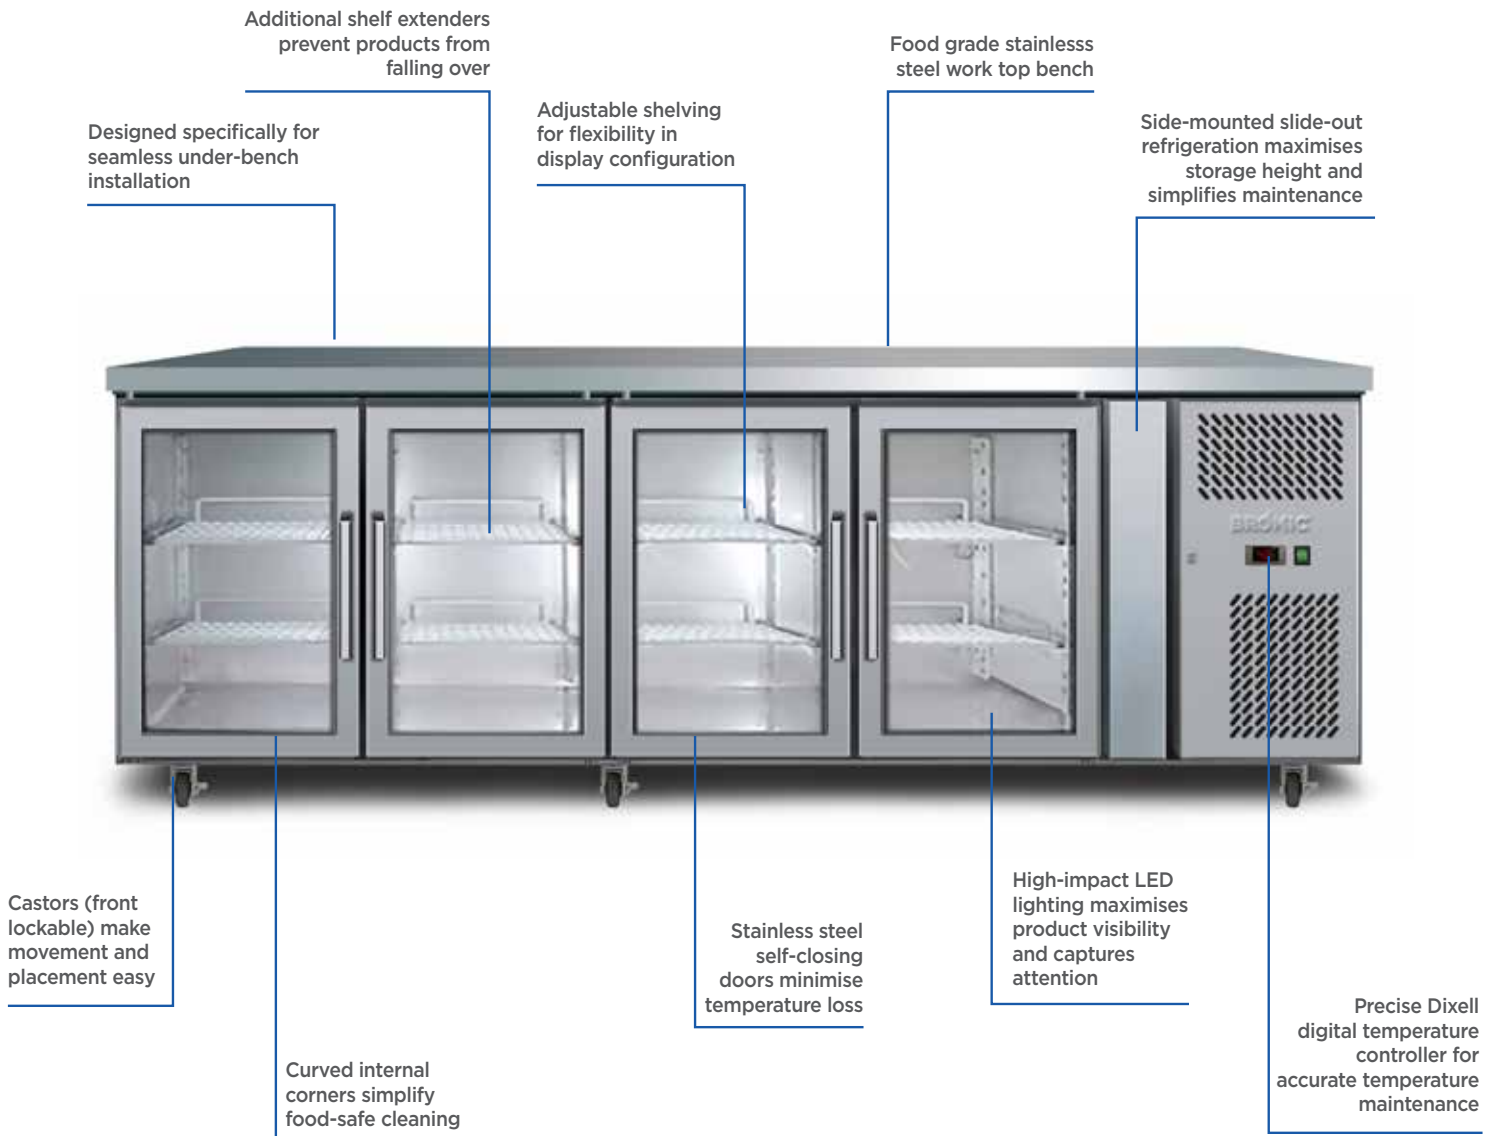

UBC2230GD | Underbench Glass Door Display Chiller 553L LED

Bar Chillers & Freezers

UBC2230GD

**UNDERBENCH
GLASS DOOR
DISPLAY CHILLER
553L LED**

Designed specifically for seamless under-bench installation

Additional shelf extenders prevent products from falling over

Adjustable shelving for flexibility in display configuration

Food grade stainless steel work top bench

Side-mounted slide-out refrigeration maximises storage height and simplifies maintenance

Castors (front lockable) make movement and placement easy

Curved internal corners simplify food-safe cleaning

Stainless steel self-closing doors minimise temperature loss

High-impact LED lighting maximises product visibility and captures attention

Precise Dixell digital temperature controller for accurate temperature maintenance

UBC2230GD | Underbench Glass Door Display Chiller 553L LED

Bar Chillers & Freezers

SPECIFICATIONS

Part Number	3735212	Door Swing Dimension	371mm
Capacity	553L	Total Depth of Door Open	1071mm
Temperature Range	+2 to +8°C	Door Shape	Hinged
Max Ambient Temp.	32°C	Self-Closing Door	Yes
Refrigeration Capacity	345W	Door Lock	No
Energy Consumption	2.8Kwh/24h	No. of Doors	4
Current	2.8A	Temp. Controller	Digital
Gross Weight	180kg	Castors	Yes, Legs available
Packaged Dimensions	2260 x 740 x 910 mm	No. of Shelves inc. Base	3x4
Refrigerant	R134a	Shelves Dimensions	333(w) x 530(d) mm
Plug Supplied	Yes, 1 x 10A, 2.5m cord length	Narrow-Gauge Shelving	Yes
Plug Location	Bottom Right	Colour	Stainless Steel
Main Light	LED	Warranty	2 Years, Parts & Labour
Door Type	Glass	Warranty Service	Bromic Extra Care