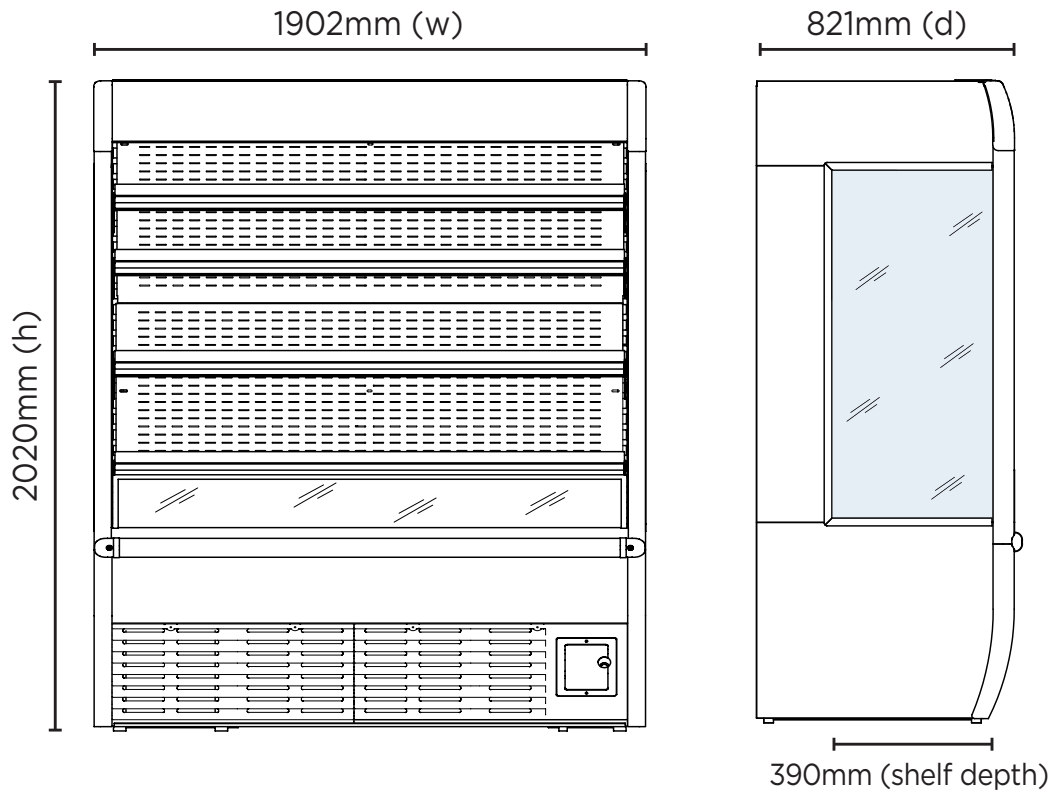

VISION1800 | Vision ECO 1913L LED Open Display

Open Displays

VISION1800

VISION ECO 1913L LED OPEN DISPLAY

VISION1800 | Vision ECO 1913L LED Open Display

Open Displays

SPECIFICATIONS

Part Number	3335276
Capacity	1913L
Temp. Range (°C)	0 to +10°C
Max. Ambient Temp. (°C)	25°C, 60% RH
Refrigeration Capacity	2650W
Current	13.6A
Gross Weight	310kg
Packaged Dimensions	2050 x 930 x 2220 mm
Refrigerant	R507A
Plug Supplied	Yes, 1 x 15A
Plug Location	Rear, bottom right hand corner
Main Light	LED
Air Curtain	Yes
Temp. Controller	Analogue
Casters	Yes
No. of Shelves Incl. Base	5
Shelves Dimensions	1810(w) x 390(d) mm
Colour	White
Warranty	1 year parts & labour
Warranty Service	Bromic Extra Care

DIMENSIONS

External (mm)	
Width	1902
Depth	821
Height	2020
Internal (mm)	
Width	1820
Depth	595
Height	1300