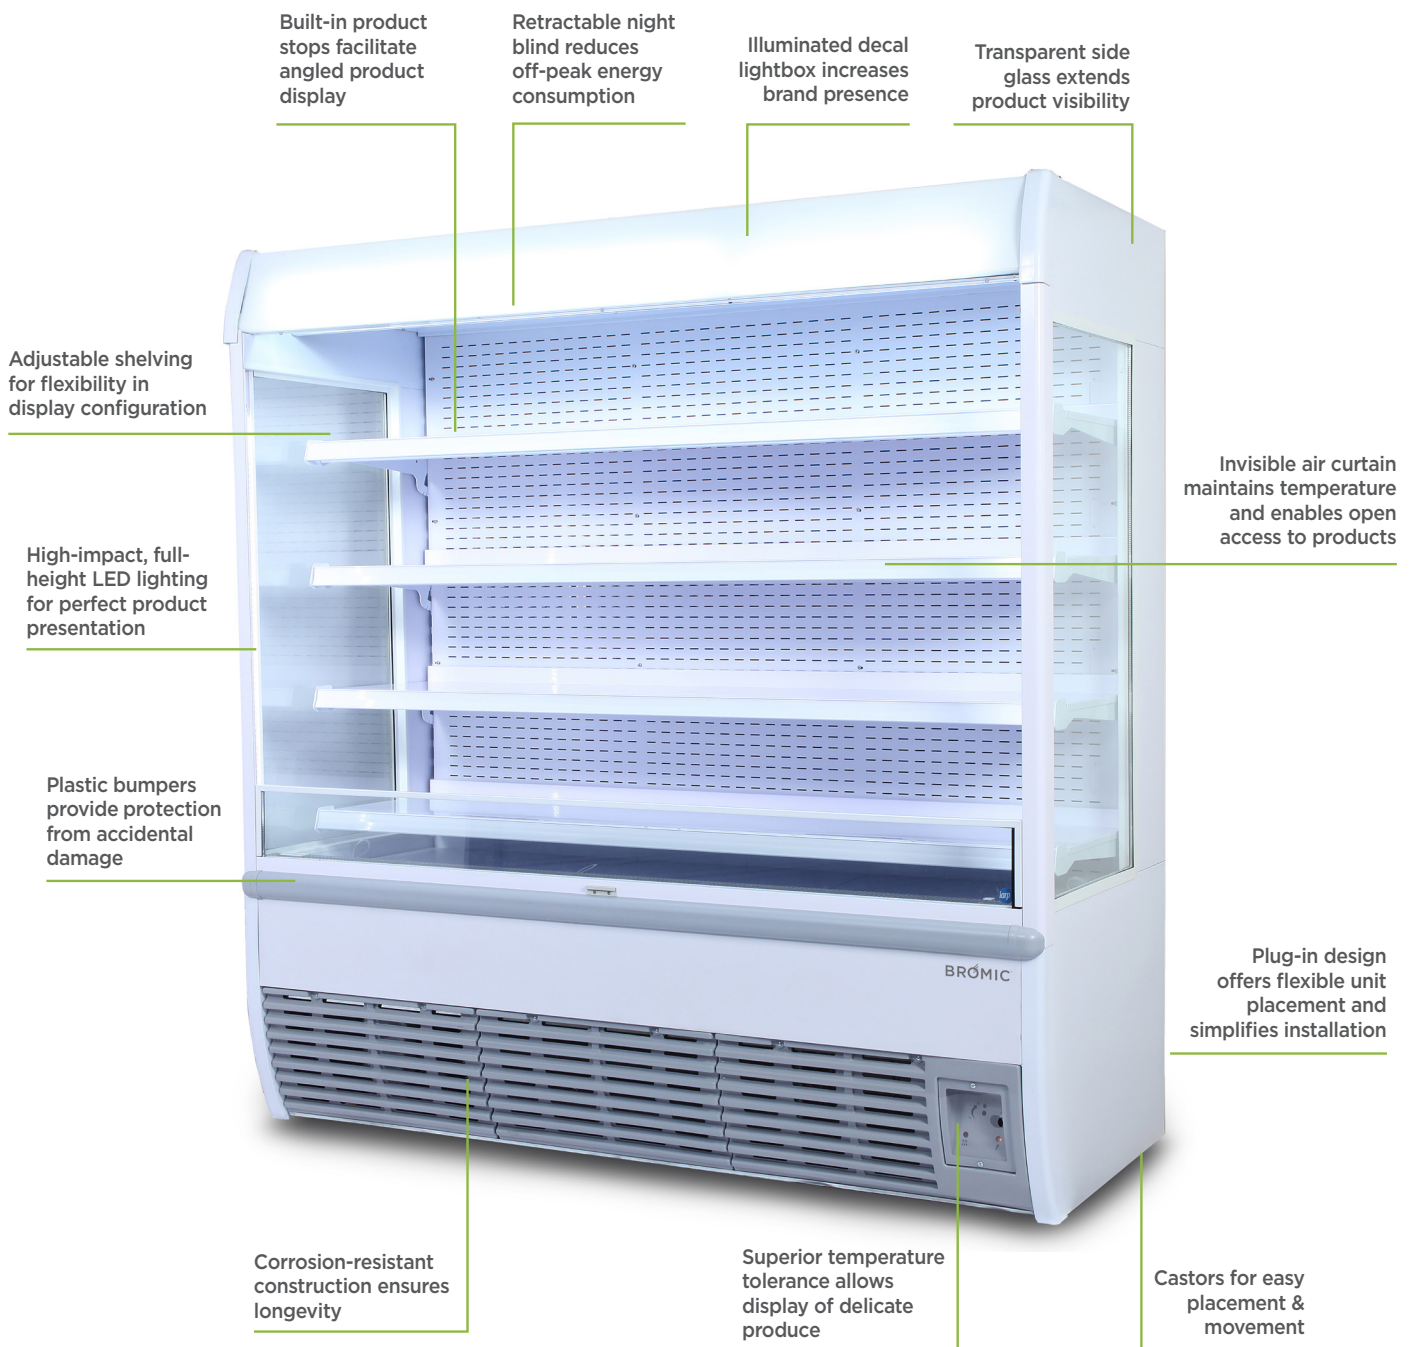

VISION1800 | Vision ECO 1913L LED Open Display

Open Displays

VISION1800

VISION ECO 1913L LED OPEN DISPLAY

VISION1800 | Vision ECO 1913L LED Open Display

Open Displays

SPECIFICATIONS

Part Number	3335276
Capacity	1913L
Temp. Range (°C)	0 to +10°C
Max. Ambient Temp. (°C)	25°C, 60% RH
Refrigeration Capacity	2650W
Current	13.6A
Gross Weight	310kg
Packaged Dimensions	2050 x 930 x 2220 mm
Refrigerant	R507A
Plug Supplied	Yes, 1 x 15A
Plug Location	Rear, bottom right hand corner
Main Light	LED
Air Curtain	Yes
Temp. Controller	Analogue
Casters	Yes
No. of Shelves Incl. Base	5
Shelves Dimensions	1810(w) x 390(d) mm
Colour	White
Warranty	1 year parts & labour
Warranty Service	Bromic Extra Care

DIMENSIONS

External (mm)	
Width	1902
Depth	821
Height	2020
Internal (mm)	
Width	1820
Depth	595
Height	1300