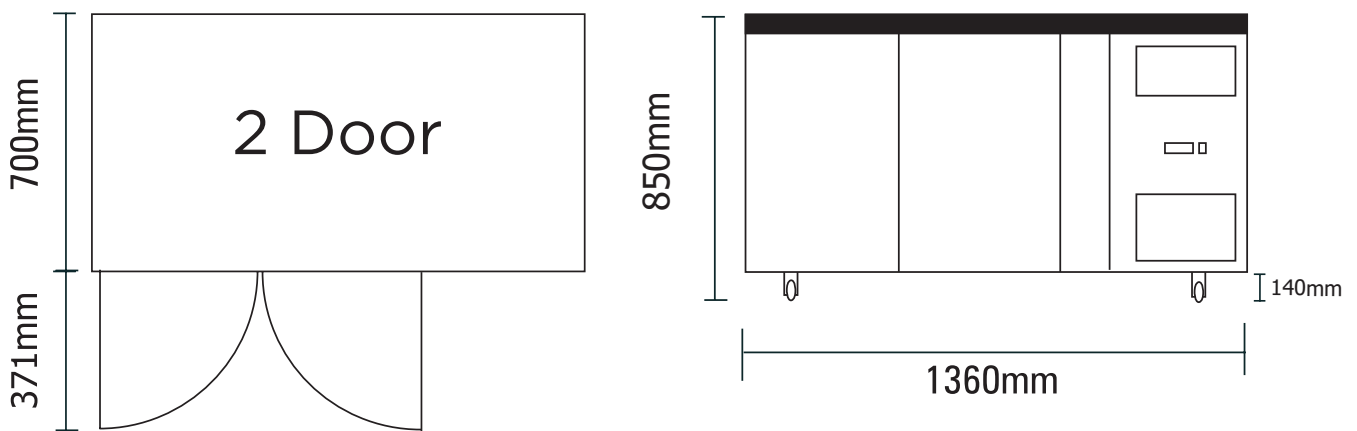

UBC1360SD | Underbench Storage Chiller 282L LED

Bar Chillers & Freezers

UBC1360SD

**UNDERBENCH
STORAGE CHILLER
282L LED**

UBC1360SD | Underbench Storage Chiller 282L LED

Bar Chillers & Freezers

SPECIFICATIONS

Part Number	3735204	Door Swing Dimension	371mm
Capacity	282L	Total Depth of Door Open	1071mm
Temperature Range	+2 to +8°C	Door Shape	Hinged
Max Ambient Temp.	38°C	Self-Closing Door	Yes
Refrigeration Capacity	245W	Door Lock	No
Energy Consumption	2kwh/24h	No. of Doors	2
Current	2.2A	Temp. Controller	Digital
Gross Weight	110kg	Castors	Yes, Legs available
Packaged Dimensions	1390 x 730 x 910 mm	No. of Shelves inc. Base	3x2
Refrigerant	R134a	Shelves Dimensions	333(w) x 530(d)
Plug Supplied	Yes, 1 x 10A, 2.5m cord length	Narrow-Gauge Shelving	Yes
Plug Location	Bottom Right	Colour	Stainless Steel
Main Light	N/A	Warranty	2 Years, Parts & Labour
Door Type	Solid, Stainless Steel	Warranty Service	Bromic Extra Care

DIMENSIONS

External (mm)	
Width	1360
Depth	700
Height	850
Internal (mm)	
Width	902
Depth	530
Height	589

All information is correct at the time of publication. BROMIC PTY Ltd reserve the right to alter specifications without notice.