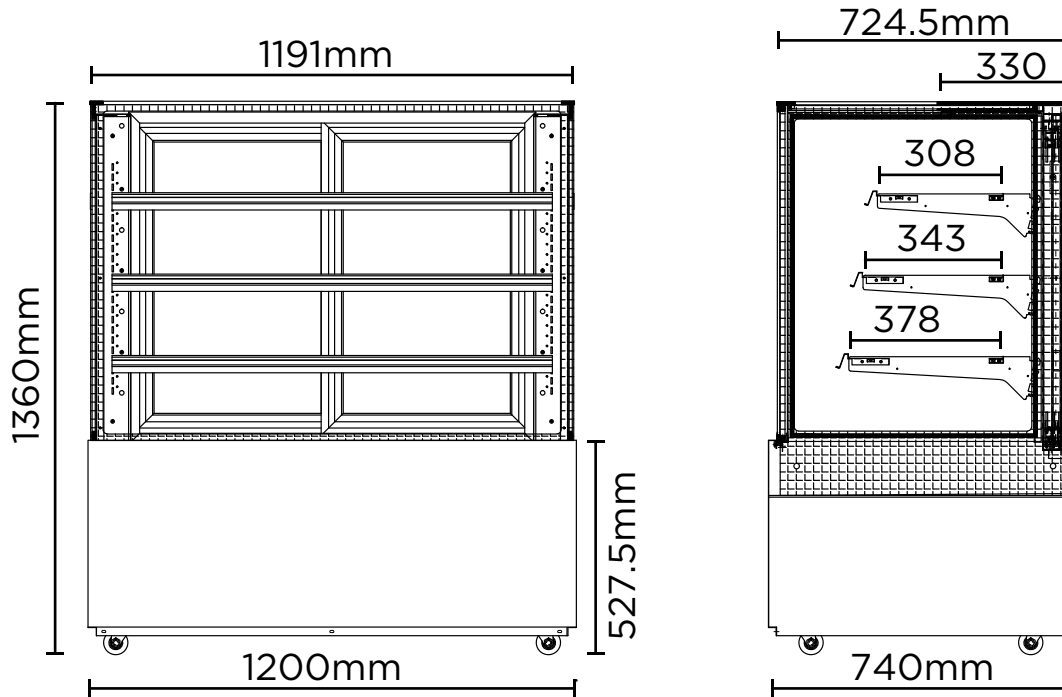

FD4T1200C | 4 Tier Cold Food Display 1200mm

Food Displays

FD4T1200C

4 TIER COLD FOOD DISPLAY 1200MM

FD4T1200C | 4 Tier Cold Food Display 1200mm

Food Displays

SPECIFICATIONS	Part Number	3736309
	Capacity	542L
	Temp. Range	+2 to +6°C
	Max. Ambient Temp.	32°C
	Rated Power	1000W
	Energy Consumption	15.574kWh/24h
	Gross Weight	282kg
	Packaged Dimensions	1300 x 850 x 1510 mm
	Refrigerant	R404a
	Plug Supplied	Yes, 1 x 10A
	Plug Location	Rear, Right Hand Side
	Main Light	LED
	Number of Doors	2
	Door Type	Sliding
	Temp. Controller	Digital
	Castors	Yes
	No. of Shelves inc. Base	4
Shelves Dimensions	1117(w) x 307(d), 1117(w) x 342(d), x 1117(w) x 377(d) mm	
Colour	Stainless Steel	
Warranty	2 Year Parts & Labour	
Warranty Service	Bromic Extra Care	

DIMENSIONS	External (mm)	
	Width	1200
	Depth	740
	Height	1360
	Internal (mm)	
	Width	1174
	Depth	647
	Height	828

BROMIC PTY Ltd reserve the right to alter specifications without notice.