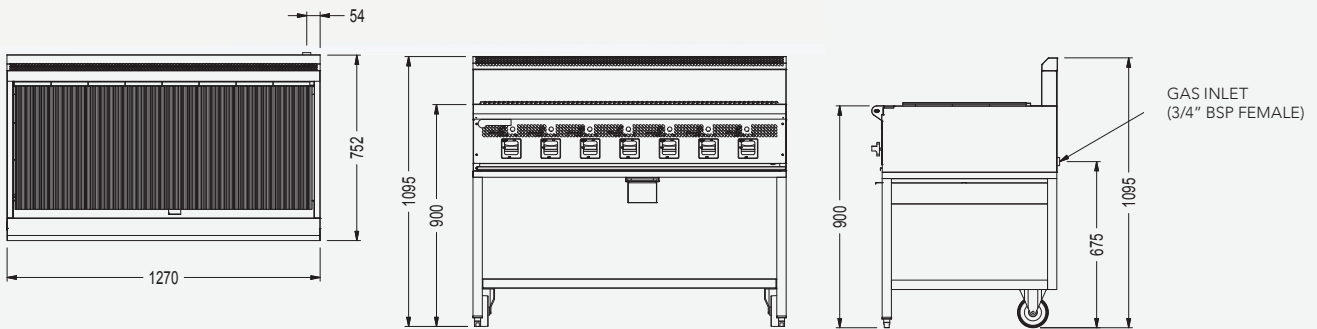

**AUSTRALIA'S BUSIEST KITCHENS
RELY ON COOKON.**

COOKON BG-1200 SERIES HEAVY DUTY 1200 CHAR GRILL

The BG-1200 series is a gas fired, heavy duty freestanding char grill. This unit is perfect for char grilling all types of product and combined with a smooth griddle is perfect for all menu types where you may need a char grill/griddle combination. The units' design allows for different cooking options to be incorporated on the top which gives you the option between:

- All char grill
- Combination of char grill and griddle

AVAILABLE MODELS

- BG-1200 – All char grill
- BG-1200-3G – 900mm char grill and 300mm griddle
- BG-1200-45G – 750mm char grill and 450mm griddle
- BG-1200-6G – 600mm char grill and 600mm griddle

SPECIFICATIONS

GAS TYPE

Natural or LPG
(Specify when ordering)

GAS CONNECTION

¾" (BSP) female. All units supplied with regulators

GAS RATINGS

- BG-1200 @ 147MJ/hr
- BG-1200-3G @ 142MJ/hr
- BG-1200-45G @ 137MJ/hr
- BG-1200-6G @ 132MJ/hr

GLOBAL MARK APPROVAL NO
GA-102405-003

DIMENSIONS (MM)

Appliance: 1270 x 752 x 1096

GRIDDLE SURFACE

COOKING AREA (MM)

300 griddle: 310 x 521
450 griddle: 394 x 521
600 griddle: 610 x 521

GRIDDLE THICKNESS (MM): 10