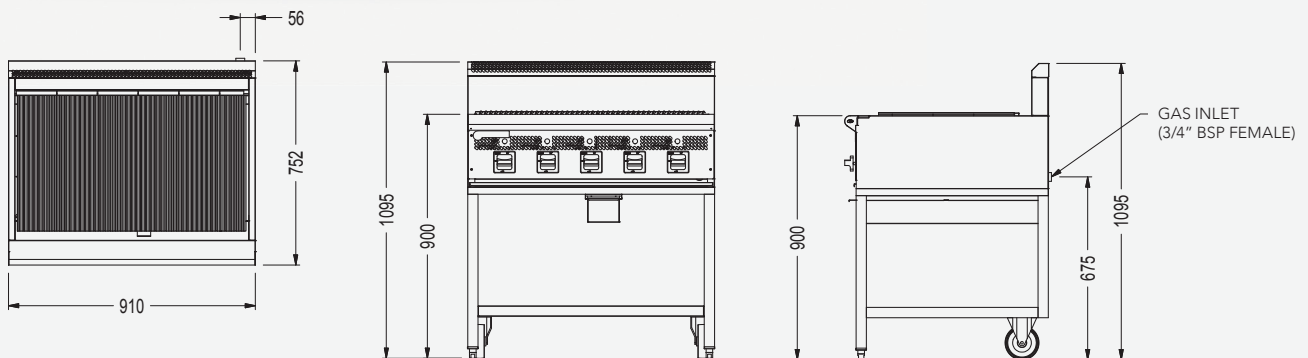

STANDARD FEATURES

- Heavy duty stainless steel stand
- Stainless steel fixed midshelf
- All stainless steel insulated external panels
- Cast iron char grates
- Heavy duty cast burners
- Heavy duty radiant burner covers
- Flame failure safety devices
- Removable grease drawer
- Rear castors
- Adjustable front feet

SPECIFICATIONS

GAS TYPE

Natural or LPG
(Specify when ordering)

GAS CONNECTION

¾" (BSP) female. All units supplied with regulators

GAS RATINGS

- BG-900 @ 105MJ/hr
- BG-900-3G @ 100MJ/hr
- BG-900-45G @ 95MJ/hr

GLOBAL MARK APPROVAL NO
GA-102405-003

DIMENSIONS (MM)

Appliance: 910 x 752 x 1096

GRIDDLE SURFACE

COOKING AREA (MM)

- 300 griddle: 310 x 521
- 450 griddle: 394 x 521

GRIDDLE THICKNESS (MM)

10

Specifications are subject to change without notice.

< CONFIDENCE IN QUALITY >
3 YEAR WARRANTY

All our products carry a 3 year warranty and will last a very long time if our care instructions are followed.
© Cookon is a member of the Langford Metal Industries Group, a Queensland company established 1955.