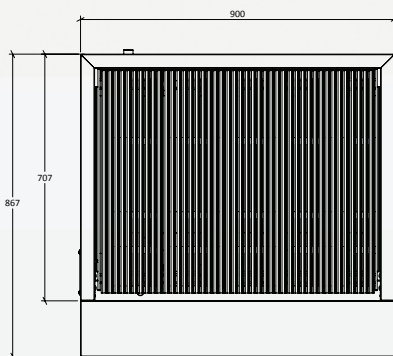

STANDARD FEATURES

- High performance stainless steel burners fitted with individual high/low control
- Stainless steel burner radiants
- All stainless steel insulated external panels
- Cast iron cooking grates
- Flame failure safety devices
- Removable grease drawer
- Rear castors
- Adjustable front feet

OPTIONAL FEATURES

- Resting rack
- Smooth griddle plates

SPECIFICATIONS

GAS TYPE

Natural or LPG
(Specify when ordering)

GAS CONNECTION

½" (BSP) female. All units supplied with regulators

GAS RATINGS

CRG-900 @ 116MJ/hr

GLOBAL-MARK APPROVAL NO
GA-102405-004

DIMENSIONS (MM)

Appliance: 900 x 867 x 910

Specifications are subject to change without notice.

< CONFIDENCE IN QUALITY >
3 YEAR WARRANTY

All our products carry a 3 year warranty and will last a very long time if our care instructions are followed.
© Cookon is a member of the Langford Metal Industries Group, a Queensland company established 1955.