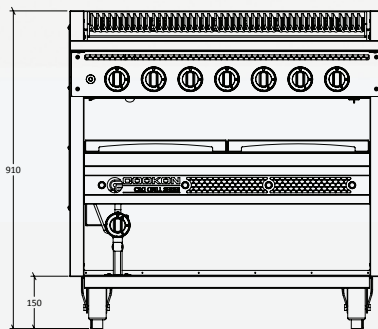

AUSTRALIA'S BUSIEST KITCHENS
RELY ON COOKON.

COOKON CRG-900 SERIES HIGH PERFORMANCE CHAR GRILL

The CRG-900 high performance grill range offers an outstanding performing piece of equipment which can easily sustain constant high volume output of quality product. Suitable for high volume hotels and restaurants or smaller outlets who are looking for quality and longevity in their catering equipment. The CRG range can be customised to suit all requirements including rotisseries, resting racks and refrigerated bases.

AVAILABLE MODELS

- CRG-900 – Gas high performance grill

STANDARD FEATURES

- High performance stainless steel burners fitted with individual high/low control
- Stainless steel burner radiants
- All stainless steel insulated external panels
- Cast iron cooking grates
- Flame failure safety devices
- Removable grease drawer
- Rear castors
- Adjustable front feet

OPTIONAL FEATURES

- Resting rack
- Smooth griddle plates

SPECIFICATIONS

GAS TYPE

Natural or LPG
(Specify when ordering)

GAS CONNECTION

½" (BSP) female. All units supplied with regulators

GAS RATINGS

CRG-900 @ 116MJ/hr

GLOBAL-MARK APPROVAL NO
GA-102405-004

DIMENSIONS (MM)

Appliance: 900 x 867 x 910

Specifications are subject to change without notice.

< CONFIDENCE IN QUALITY >
3 YEAR WARRANTY

All our products carry a 3 year warranty and will last a very long time if our care instructions are followed.
© Cookon is a member of the Langford Metal Industries Group, a Queensland company established 1955.