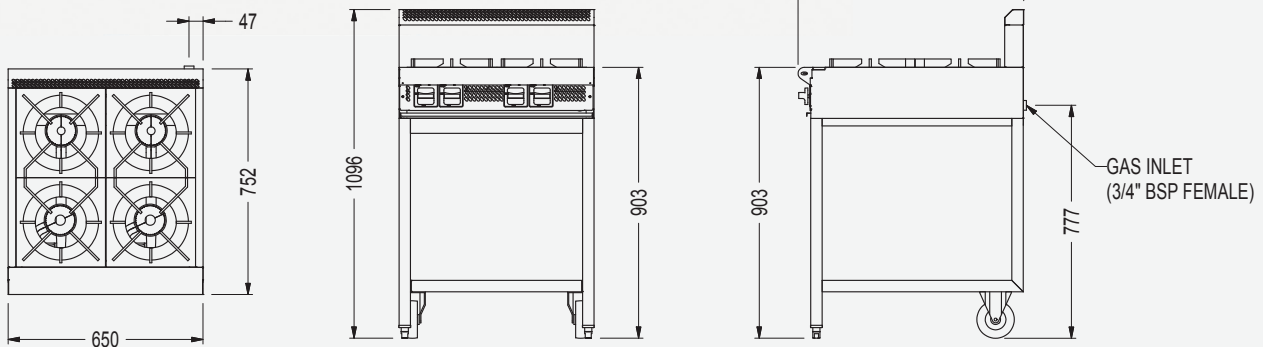

STANDARD FEATURES

- Heavy duty stainless steel stand
- Stainless steel fixed midshelf
- All stainless steel external panels
- Heavy duty cast burners
- Heavy duty cast trivets
- Rear castors
- Adjustable front feet

OPTIONAL FEATURES

- Flame failure safety devices

SPECIFICATIONS

GAS TYPE

Natural or LPG
(Specify when ordering)

GAS CONNECTION

¾" (BSP) female. All units supplied with regulators

GAS RATINGS

- CT4 @ 72MJ/hr
- CT4-3G @ 58MJ/hr
- CT4-G @ 44MJ/hr
- CT4-FF @ 72MJ/hr

GLOBAL MARK APPROVAL NO
GA-102405-001

DIMENSIONS (MM)

Appliance: 650 x 752 x 1096

GRIDDLE SURFACE

COOKING AREA (MM)

- 300 Griddle: 290 x 490
- 600 Griddle: 590 x 490

GRIDDLE THICKNESS (MM): 12

Specifications are subject to change without notice.

< CONFIDENCE IN QUALITY >
3 YEAR WARRANTY

All our products carry a 3 year warranty and will last a very long time if our care instructions are followed.
© Cookon is a member of the Langford Metal Industries Group, a Queensland company established 1955.