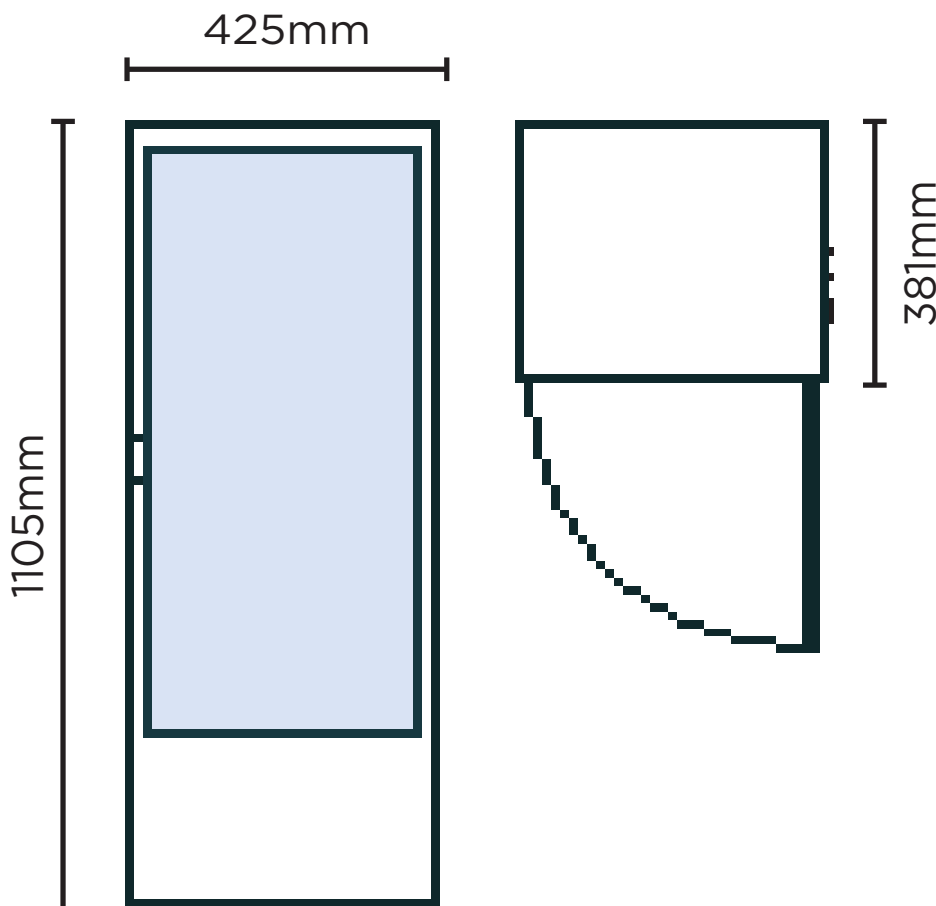

CT0100G4B | Flat Glass 98L LED

Countertop Merchandisers

SPECIFICATIONS

Part Number	3735182	Door Swing Dimension	425mm
Capacity	98L	Total Depth of Door Open	811mm
Temperature Range	+2 to +8°C	Door Shape	Flat
Max. Ambient Temp.	32°C	Self-Closing Door	No
Refrigeration Capacity	164W	Door Lock	Yes
Energy Consumption	5.39kWh/h	No. of doors	1
Current	1.2A	Temp. Controller	Digital
Gross Weight	40.5kg	Castors	No
Packaged Dimensions	475 x 432 x 1180 mm	No. of Shelves inc. Base	5
Refrigerant	R134a	Shelves Dimensions	325(w) x 357(d) mm
Plug Supplied	Yes, 1 x 10A	Colour	Black
Plug Location	Right Side	Warranty	1 Year, Parts & Labour
Display Light Box	No	Warranty Service	Bromic Extra Care
Main Light	LED		
Door Type	Safety glass door		

DIMENSIONS

External (mm)	
Width	425
Depth	381
Height	1105
Internal (mm)	
Width	369
Depth	304
Height	785