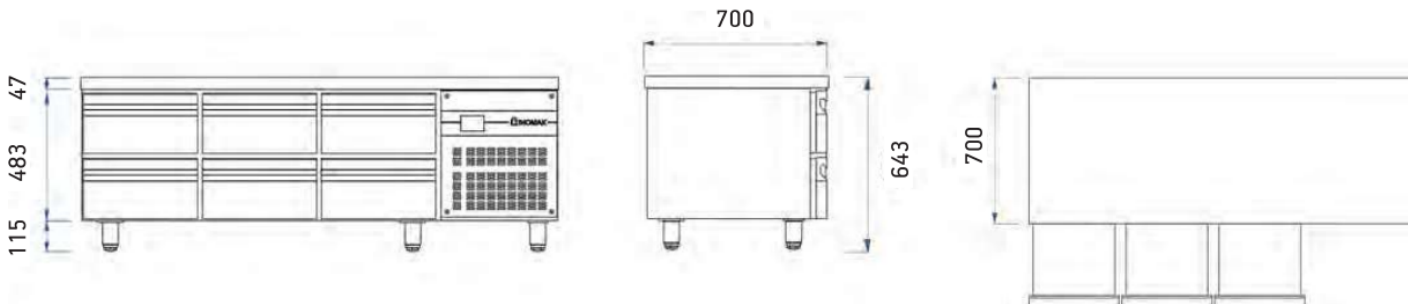

Technical Specifications

Power: 0.34kW

Voltage: 240V

Dimensions: 1790 x 700 x 660mm

Weight: 164kg

Origin: Greece

Castors will add
17mm to the height