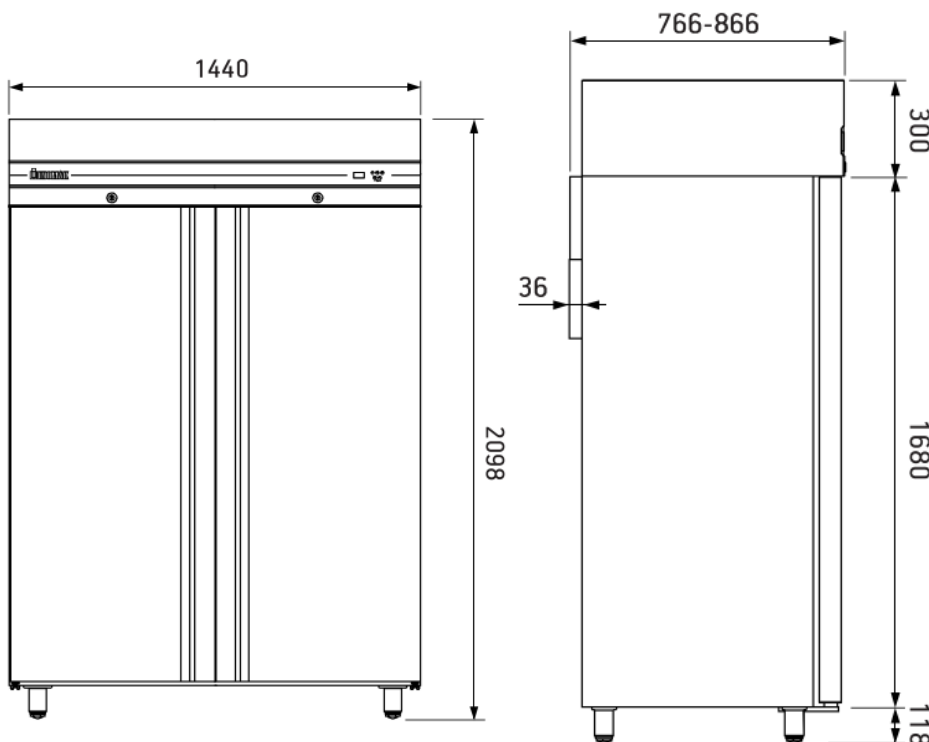

UFI1140

Double Door Upright Fridge

- 1432L
- European design and manufacture
- On castors
- Embedded controller
- Ambient temperature of 43°C
- High quality AISI 304/18/8-10
- Stainless steel interior and exterior
- Internal corners rounded for ease of cleaning
- Self closing doors
- R290 gas
- Operating temperature -2°C to 8°C
- Gastronorm size – 2 x 1 size trays (lengthways)
- 22 x 2/1 x 65mm deep pans per door capacity
- Supplied with 5 shelves per door
- Internal usable space 550 x 660 x 1250mm per door
- Manufacture code: CEP2144/AUS

Shown on legs,
supplied on castors

Castors will add
30mm to the height

Technical Specifications

Power: 0.75kW

Voltage: 240V

Dimensions: 1440 x 870 x 2115mm

Weight: 224kg

Origin: Greece