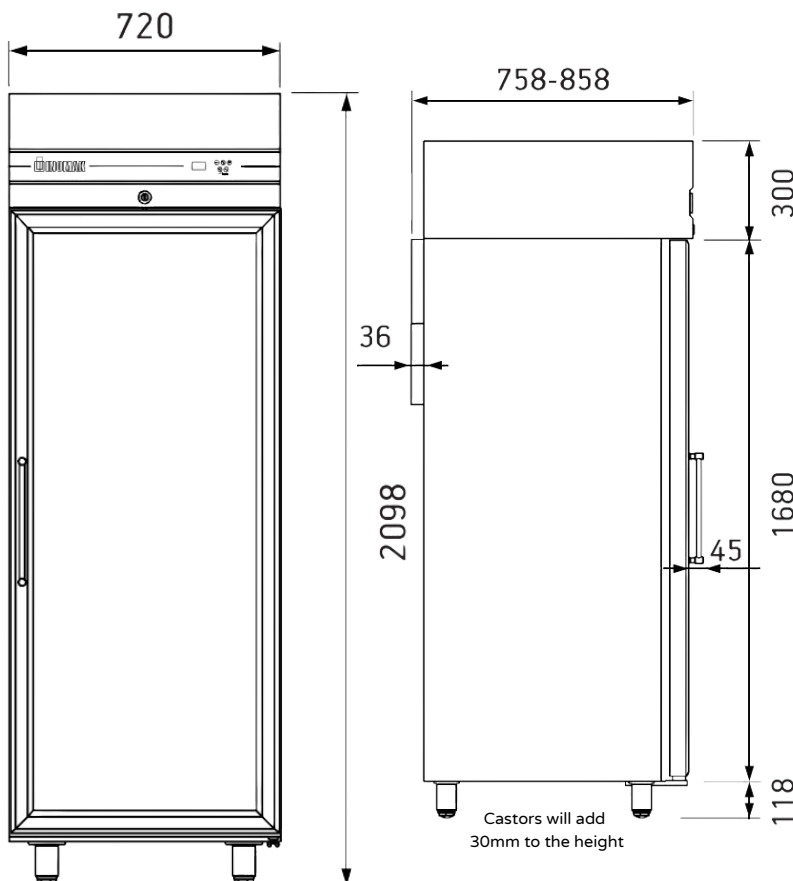

UFI1170G

Single Door Upright Fridge Glass

- 654L
- Stainless Steel AISI 304 18/8-10 Interior And Exterior
- Self Closing Door
- Internal Led Light
- 32°C Ambient
- Embedded Controller
- Rounded Internal Corners For Easy Cleaning
- R290 Gas
- On Castors
- 22 X 2/1 X 65mm Deep GN Pans Per Door Capacity
- Supplied With 5 Shelves
- Internal Usable Space 550 X 660 X 1250mm
- Operating Temperature -2°C To 8°C
- Glass Door Is Not Reversible
- Manufacture code: CAP172/GL/AUS

Technical Specifications

Power: 0.56kW

Voltage: 240V

Dimensions: 720 x 910 x 2115mm

Weight: 162kg

Origin: Greece