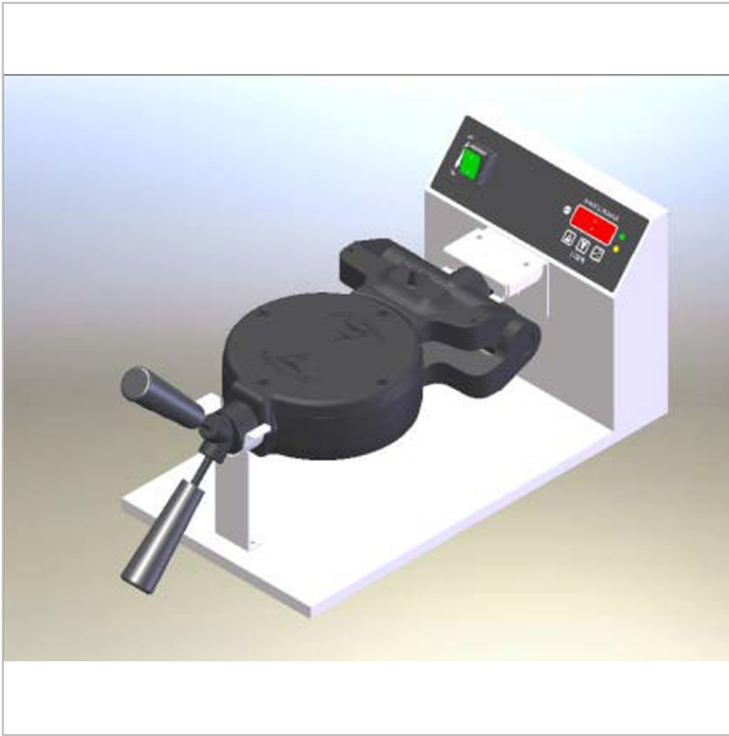

Waffle Maker - WB-04A

Quick Overview

Waffle maker

- Cast aluminum plate with Teflon coating
- Inner plate can be changed with a screw driver
- An output of 20 Belgian waffle in one hour
- Stainless steel structure
- Temperature range is 124-230°
- Waffle thickness can be 1
- 18cm diameter plate
- Rotating plate for better batter distribution
- Stainless steel heating element on both sides
- Rock on/off switch with illuminator
- PCB control with precise temperature and time setting
- Buzzer would beep after time is up
- Anti slippery rubber foot
- Stainless steel crumb collector
- Bakelite handle on both sides, cool to touch

Description

Waffle maker

- Cast aluminum plate with Teflon coating
- Inner plate can be changed with a screw driver
- An output of 20 Belgian waffle in one hour
- Stainless steel structure
- Temperature range is 124-230°
- Waffle thickness can be 1
- 18cm diameter plate
- Rotating plate for better batter distribution
- Stainless steel heating element on both sides
- Rock on/off switch with illuminator
- PCB control with precise temperature and time setting
- Buzzer would beep after time is up
- Anti slippery rubber foot
- Stainless steel crumb collector
- Bakelite handle on both sides, cool to touch

1 Year Parts and Labour Warranty

Your Shipping Specifications

Net Weight (Kg)	11
Width (mm)	255
Depth (mm)	600
Height (mm)	305
Packing Width (mm)	280
Packing Depth (mm)	320
Packing Height (mm)	620
Power	1.4KW, 220-240V