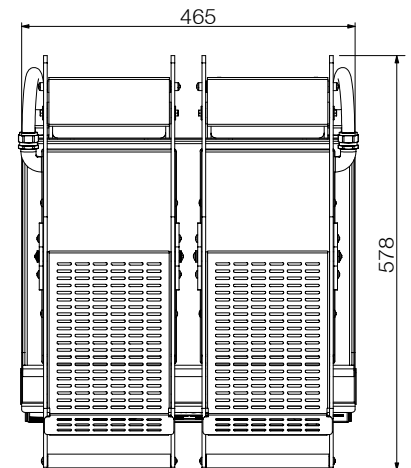

Pro Series Computer Controlled Contact Toaster W.GPC62SC

Product Information:

- Computer controlled single piece stainless steel lower plate with upstand
- Easily removed protective heat shield for increased operator safety
- LED timer display with 8 programmable settings
- 2 top plates (188 x 300mm)
- Bottom plate (455 x 310mm)
- 3 mode operation - Both plates, bottom plate only, & standby
- Concealed adjustable thermostat control, preset at 210°C
- Gas strut assisted top plate for easy operation and controlled weight to product
- Eight programmable timer settings with one touch operation to achieve consistent results
- Optional Teflon sheet & clamping system available

Specifications:

Model	W.GPC62SC
Height	331mm
Width	468mm
Depth	578mm
Power	2.2kW
	10A plug & lead fitted

Due to continuous product research and development, the information contained herein is subject to change without notice.