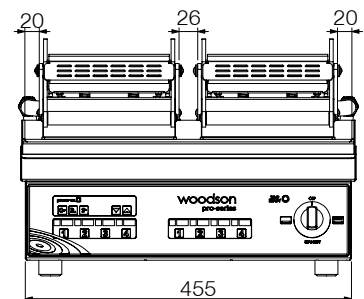

Pro Series Computer Controlled Contact Toaster W.GPC62SC

Product Information:

- Computer controlled single piece stainless steel lower plate with upstand
- Easily removed protective heat shield for increased operator safety
- LED timer display with 8 programmable settings
- 2 top plates (188 x 300mm)
- Bottom plate (455 x 310mm)
- 3 mode operation - Both plates, bottom plate only, & standby
- Concealed adjustable thermostat control, preset at 210°C
- Gas strut assisted top plate for easy operation and controlled weight to product
- Eight programmable timer settings with one touch operation to achieve consistent results
- Optional Teflon sheet & clamping system available

Specifications:

Model	W.GPC62SC
Height	331mm
Width	468mm
Depth	578mm
Power	2.2kW
	10A plug & lead fitted

Due to continuous product research and development, the information contained herein is subject to change without notice.