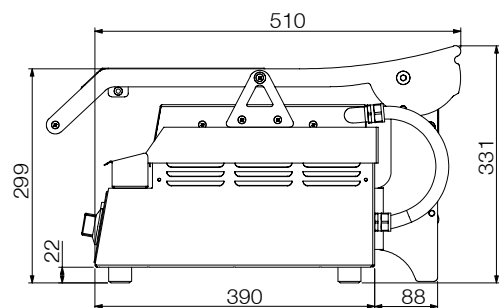

Pro Series Computer Controlled Contact Toaster W.GPC62SC

Product Information:

- Computer controlled single piece stainless steel lower plate with upstand
- Easily removed protective heat shield for increased operator safety
- LED timer display with 8 programmable settings
- 2 top plates (188 x 300mm)
- Bottom plate (455 x 310mm)
- 3 mode operation - Both plates, bottom plate only, & standby
- Concealed adjustable thermostat control, preset at 210°C
- Gas strut assisted top plate for easy operation and controlled weight to product
- Eight programmable timer settings with one touch operation to achieve consistent results
- Optional Teflon sheet & clamping system available

Specifications:

Model	W.GPC62SC
Height	331mm
Width	468mm
Depth	578mm
Power	2.2kW
	10A plug & lead fitted

Due to continuous product research and development, the information contained herein is subject to change without notice.