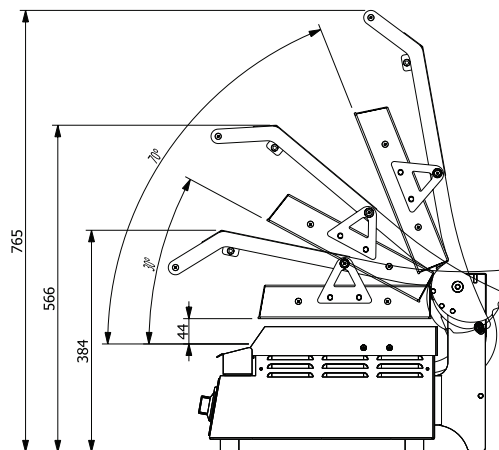

Pro Series Computer Controlled Contact Toaster W.GPC62SC

Product Information:

- Computer controlled single piece stainless steel lower plate with upstand
- Easily removed protective heat shield for increased operator safety
- LED timer display with 8 programmable settings
- 2 top plates (188 x 300mm)
- Bottom plate (455 x 310mm)
- 3 mode operation - Both plates, bottom plate only, & standby
- Concealed adjustable thermostat control, preset at 210°C
- Gas strut assisted top plate for easy operation and controlled weight to product
- Eight programmable timer settings with one touch operation to achieve consistent results
- Optional Teflon sheet & clamping system available

Specifications:

Model	W.GPC62SC
Height	331mm
Width	468mm
Depth	578mm
Power	2.2kW
	10A plug & lead fitted

Due to continuous product research and development, the information contained herein is subject to change without notice.