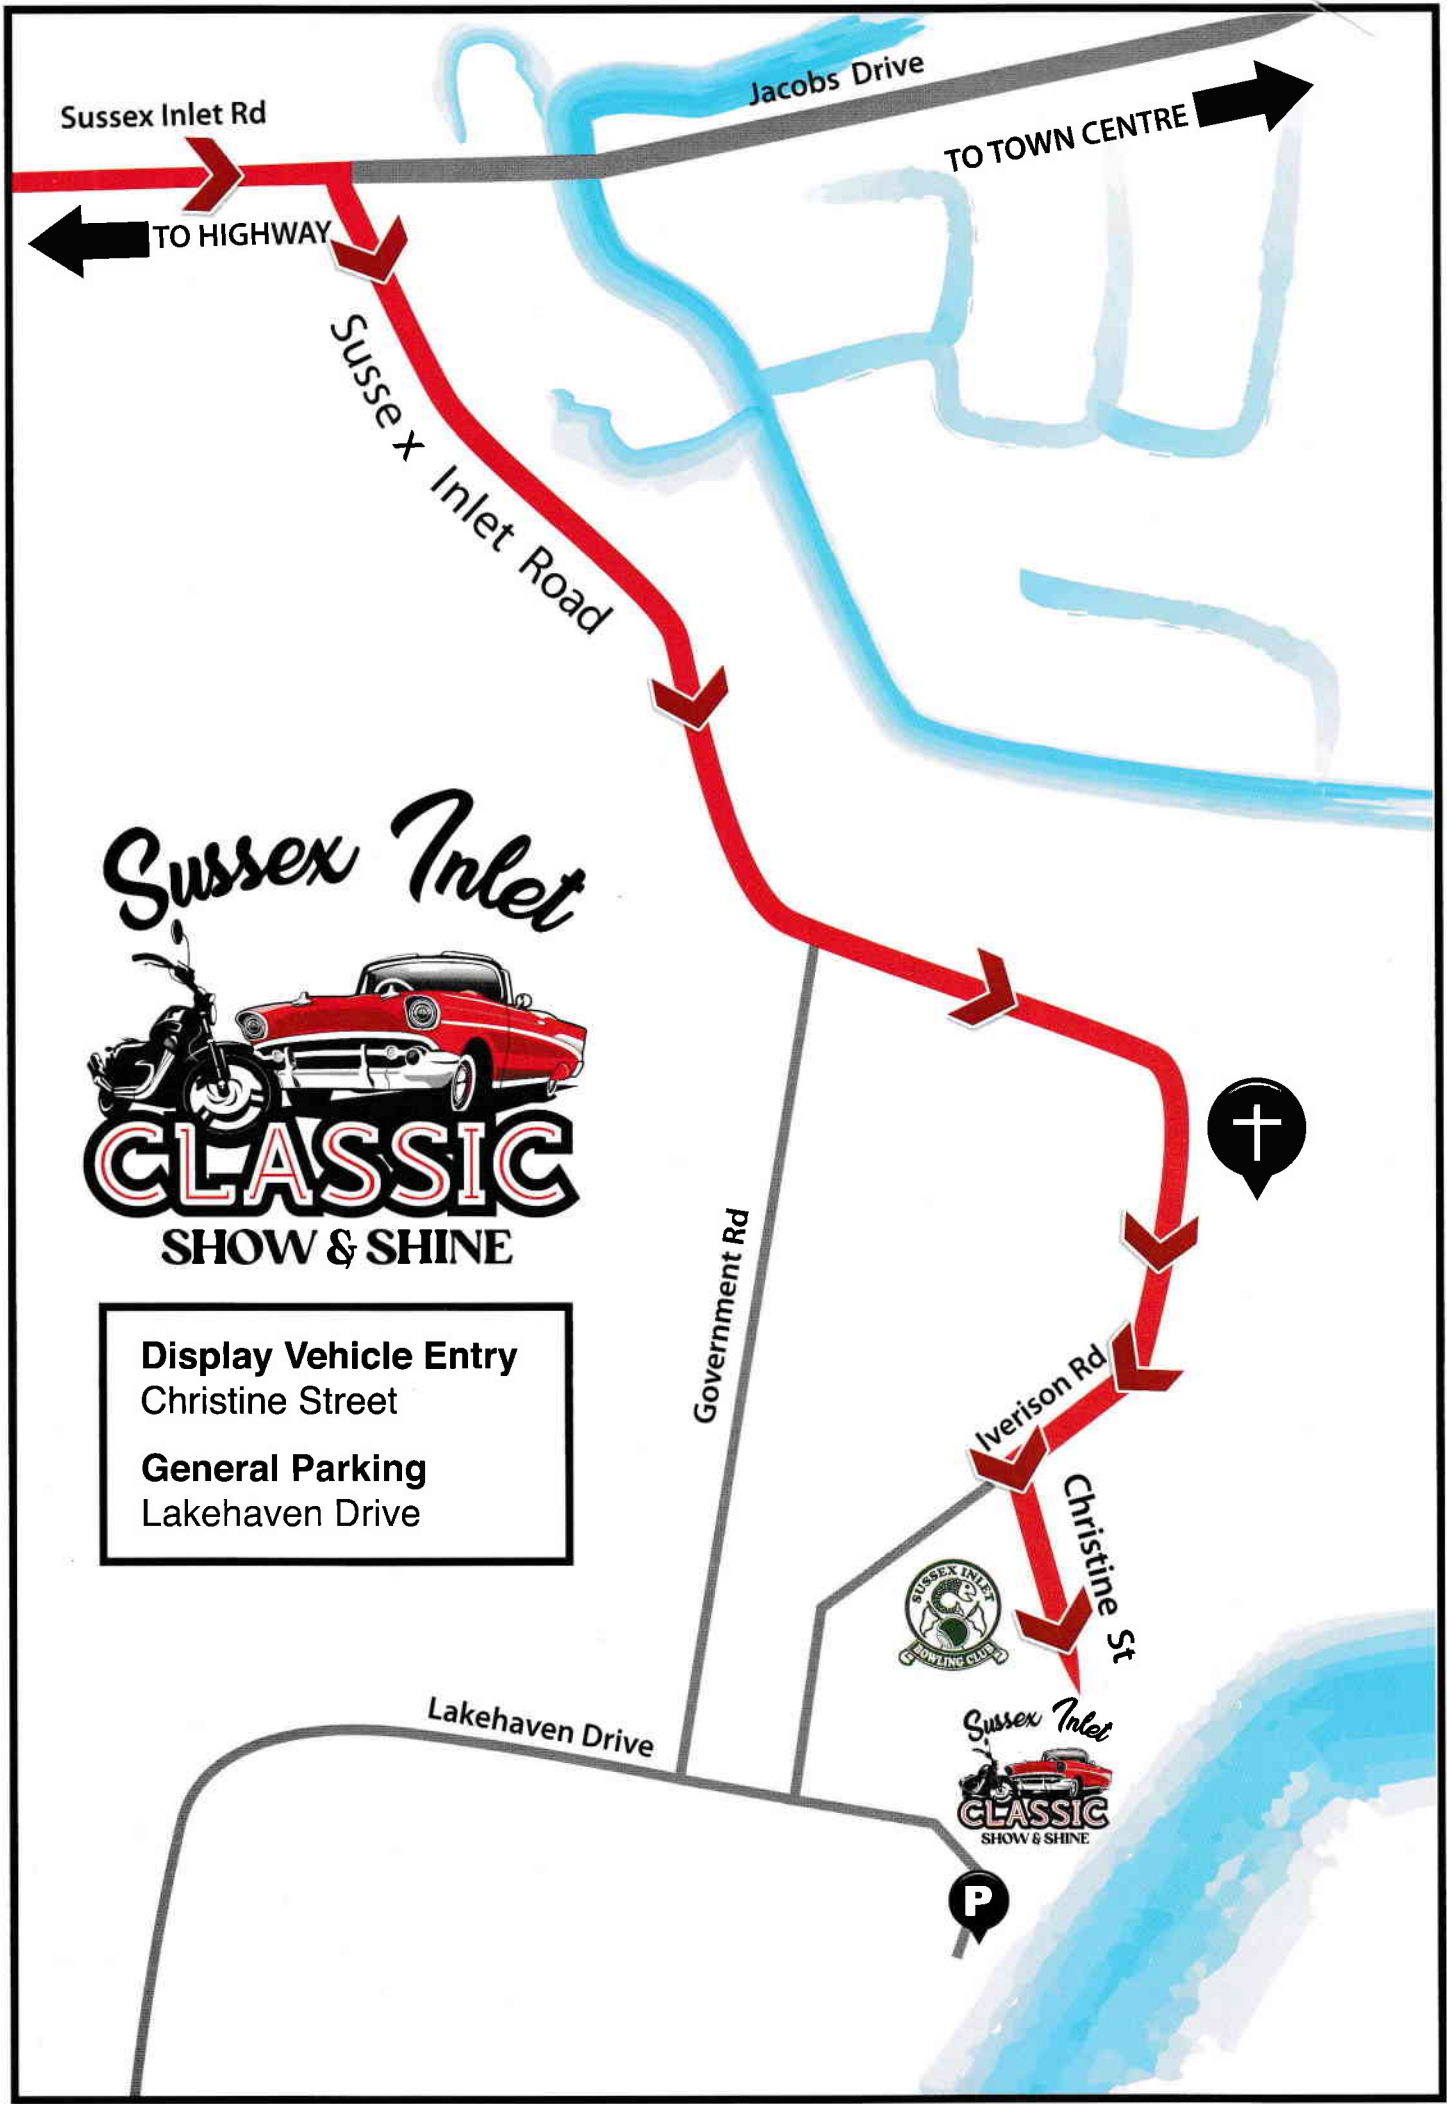

Sussex Inlet Rd

Jacobs Drive

TO TOWN CENTRE

TO HIGHWAY

Suse x Inlet Road

Sussex Inlet