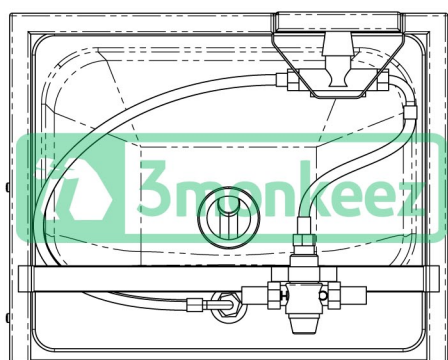

Top

Bottom

Front

Side

Product Code:

AB-KNEEHBT-1

(Complete with temp valve)

AB-KNEEHBTMV-1

(With Thermostatic Mixing Valve)

AB-KNEEHB-1

(Without temp valve)

This knee operated basin provides a hygienic solution to hand washing in areas such as commercial kitchens, hospitals and food processing areas. All models feature WELS approved plumbing hardware. Their one piece wall bracket system makes them easy to install.

Features and Benefits:

- 11.5 litre capacity
- Shroud – constructed from 1.2mm 304 grade stainless steel
- Basin – constructed from 1mm 304 grade stainless steel
- 50mm splash back
- 40mm outlet
- Pre plumbed with or without temp valve
- All models are fitted with WELS approved plumbing hardware
- In stock and available for immediate delivery