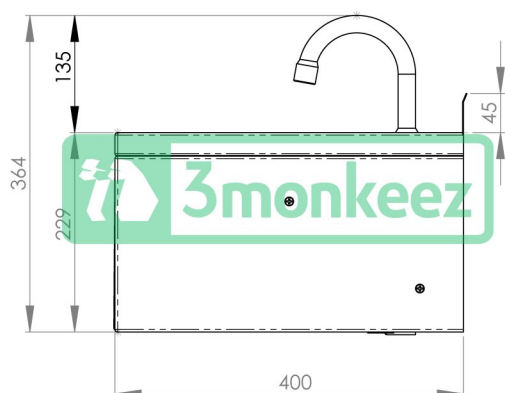

Top

Bottom

Front

Side

Product Code:

AB-KNEEHBT-1

(Complete with temp valve)

AB-KNEEHBTMV-1

(With Thermostatic Mixing Valve)

AB-KNEEHB-1

(Without temp valve)

This knee operated basin provides a hygienic solution to hand washing in areas such as commercial kitchens, hospitals and food processing areas. All models feature WELS approved plumbing hardware. Their one piece wall bracket system makes them easy to install.

Features and Benefits:

- 11.5 litre capacity
- Shroud – constructed from 1.2mm 304 grade stainless steel
- Basin – constructed from 1mm 304 grade stainless steel
- 50mm splash back
- 40mm outlet
- Pre plumbed with or without temp valve
- All models are fitted with WELS approved plumbing hardware
- In stock and available for immediate delivery