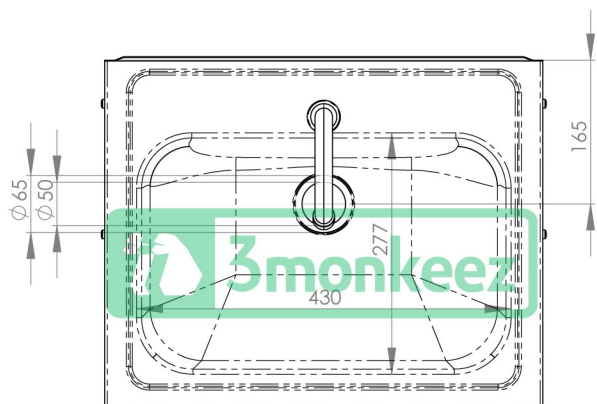

Top

Bottom

Front

Side

Product Code:

AB-KNEEHBT-1

(Complete with temp valve)

AB-KNEEHBTMV-1

(With Thermostatic Mixing Valve)

AB-KNEEHB-1

(Without temp valve)

This knee operated basin provides a hygienic solution to hand washing in areas such as commercial kitchens, hospitals and food processing areas. All models feature WELS approved plumbing hardware. Their one piece wall bracket system makes them easy to install.

Features and Benefits:

- 11.5 litre capacity
- Shroud – constructed from 1.2mm 304 grade stainless steel
- Basin – constructed from 1mm 304 grade stainless steel
- 50mm splash back
- 40mm outlet
- Pre plumbed with or without temp valve
- All models are fitted with WELS approved plumbing hardware
- In stock and available for immediate delivery