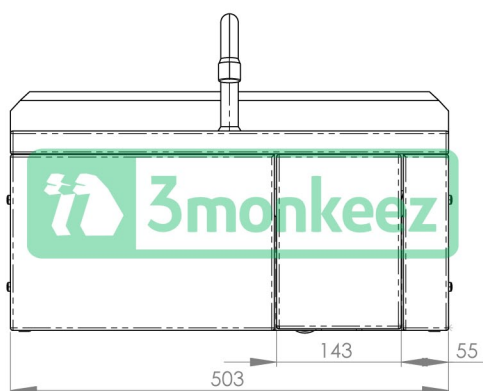

Top

Bottom

Front

Side

Product Code:

AB-KNEEHBT-1

(Complete with temp valve)

AB-KNEEHBTMV-1

(With Thermostatic Mixing Valve)

AB-KNEEHB-1

(Without temp valve)

This knee operated basin provides a hygienic solution to hand washing in areas such as commercial kitchens, hospitals and food processing areas. All models feature WELS approved plumbing hardware. Their one piece wall bracket system makes them easy to install.

Features and Benefits:

- 11.5 litre capacity
- Shroud – constructed from 1.2mm 304 grade stainless steel
- Basin – constructed from 1mm 304 grade stainless steel
- 50mm splash back
- 40mm outlet
- Pre plumbed with or without temp valve
- All models are fitted with WELS approved plumbing hardware
- In stock and available for immediate delivery