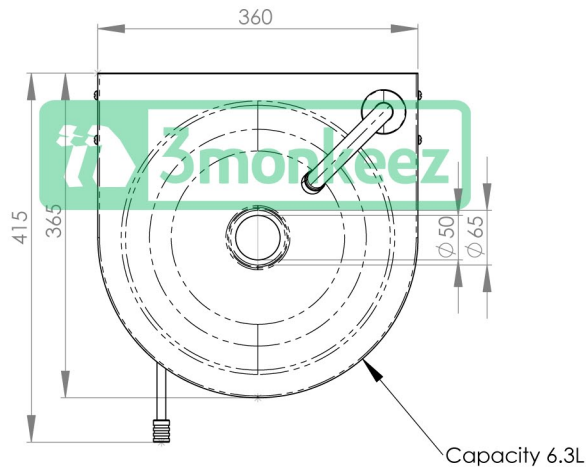

Top

Bottom

Front

Side

Product Code:

**AB-KNEEHB-RT**  
(Complete with temp valve)

**AB-KNEEHB-RTMV**  
(With Thermostatic Mixing Valve)

**AB-KNEEHB-R**  
(Without temp valve)

This knee operated basin provides a hygienic solution to hand washing in areas such as commercial kitchens, hospitals and food processing areas. All models feature WELS approved plumbing hardware. Their one piece wall bracket system makes them easy to install. This basin offers a fantastic solution when space is at a premium.

**Features and Benefits:**

- 6.3 litre capacity
- Knee valve operates up to 1000kpa and reduces the problem of rising water pressures
- Shroud – constructed from 1.2mm 304 grade stainless steel
- Basin – constructed from 1mm 304 grade stainless steel
- Time flow operation
- 50mm splash back
- 40mm outlet
- Pre plumbed with or without temp valve
- All models are fitted with WELS approved plumbing hardware