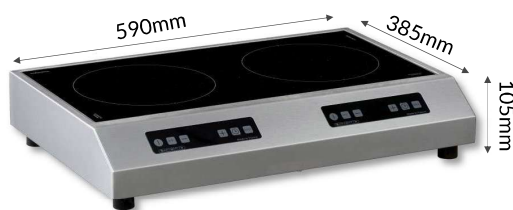

GLN 2500 / 3000 / 3500 - 1 zone counter-top

- > Power 2500 / 3000 or 3500W
- > Glass dimensions 280 x 280 protected on 4 sides
- > Product dimensions 310 x 385 x 110mm
- > Capacitive touches control panel - manual power or temperature setting (+/-) with 2 digits display
- > Power supply 220-240V single phase / 50-60Hz
- > Timer control with 2 digits display
- > MAX key to reach maximal power instantly
- > Designed and made in France

2500 Watts

ADV1870

3000 Watts

ADV1869

3500 Watts

ADV1702

GLN2 3000 / 3500 S - 2 zones counter top - side by side

- > Power 2 x 1500 or 2 x 1750 watts
- > Product dimensions 590 x 385 x 105mm
- > Glass dimensions 280 x 560 protected on 4 sides
- > Capacitive touches control panel, manual power (watts) or temperature (°C) setting in 5°C step.
- > Power supply 220-240V single phase / 50-60Hz
- > Timer control with 2 digits display
- > MAX key to reach maximal power instantly
- > Designed and made in France

3000 Watts

ADV1698

3500 Watts

ADV1797

GLN2 3000 / 3500 F - 2 zones counter top - front to back

- > Power 2 x 1750 watts
- > Product dimensions 310 x 665 x 105mm
- > Glass dimensions 280 x 560 protected on 4 sides
- > Capacitive touches control panel, manual power (watts) or temperature (°C) setting in 5°C step.
- > Power supply 220-240V single-phase / 50-60Hz
- > Designed and made in France

- > Power 6000 watts
- > Cooking surface 688 x 384 mm
- > Product dimensions 695 x 470 x 275 mm
- > Capacitive touches control panel x2 - On/Off, manual temperature setting (+/-) with 4 digits display. Temperature going from 30°C to 250°C
- > Power supply 220-240V single-phase (works from 185 à 270 and from 35 à 70 Hz) power cord without plug for single-phase or three-phase connection.
- > Equipped with grease drawer and grease guard
- > Designed and made in France