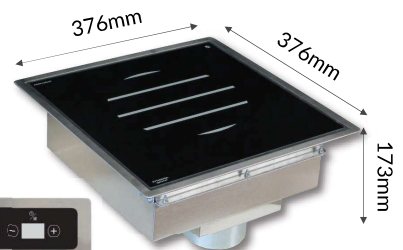

6000 Watts

ADV1557

GLW 3000 / 3500 Induction wok

- > Power 3000 or 3500 watts
- > Coil and glass designed in wok format
- > Product dimensions 390 x 430 x 161 mm
- > Capacitive touches control panel, On/Off manual power setting (+/-) and timer control with 2 digits display for both timer and power.
- > Power supply 220-240V single-phase 50 à 60 Hz) power cord with plug for single-phase connection.
- > Including a wok pan
- > Designed and made in France

3000 Watts

ADV1676

3500 Watts

ADV1610

GEOLINE Drop-in

#IngeniousCooking

GL 3000 DI / DIR - 1 zone induction

- > Power 3000 watts
- > Glass dimensions 340 x 340 mm
- > Product dimensions 376 x 376 x 173 mm
- > Capacitive touches control panel (remote or integrated). On/Off, timer power setting (+/-) with 2 digits display for both timer and power.
- > Power supply 220-240V single-phase - 50-60Hz
- > Designed and made in France
- > *Product cut-out dimensions 352 x 352 mm*
- > *Control panel cut-out dimensions 48 x 163 mm*