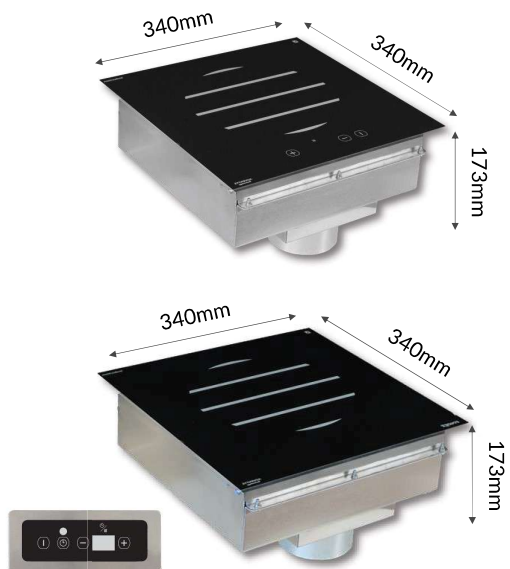

- > Power 2 x 1500 / 2 x 1750 / 2 x 2500 / 2 x 3000 / 2 x 3500 watts
- > Glass dimensions 663 x 314 mm
- > Product dimensions 700 x 350 x 182mm
- > Capacitive touches control panel (push button). On/Off, timer control, power setting (+/-) with 2 digits display.
- > Power supply 220-240V single-phase - 50-60Hz
- > Designed and made in France
- > *Product cut-out dimensions 333 x 682 mm*
- > *Control panel cut-out dimensions 60 x 302 mm*

7000 Watts

ADV1756

GEOLINE Flushed

GL 3000 FL / FLR

- > Power 3000 watts
- > Glass dimensions 340 x 340 mm
- > Product dimensions 340 x 340 x 173 mm
- > Capacitive touches control panel. On/Off, timer, power setting (+/-) with 2 digits display for both timer and power.
- > Power supply 220-240V single-phase - 50-60Hz
- > Designed and made in France
- > *Product cut-out dimensions 346 x 346 mm*
- > *Control panel cut-out dimensions 43x163 mm*

GL 3000 FL

Integrated control panel

ADV1549

GL 3000 FLR

Remote control panel

ADV1548

GL2 FLR 3000-6000-7000 W - 2 zones induction

- > Power 2 x 1500 / 2 x 3000 / 2 x 3500 watts
- > Glass dimensions 600 x 325 mm
- > Product dimensions 600 x 325 x 254mm
- > Capacitive touches OR knob control panel. On/Off, timer, power setting (+/-) with 2 digits display for both timer and power
- > Power supply 220-240V single-phase - 50-60Hz
- > Designed and made in France
- > *Product cut-out dimensions 333 x 682 mm*
- > *Control panel cut-out dimensions 60 x 302 mm*