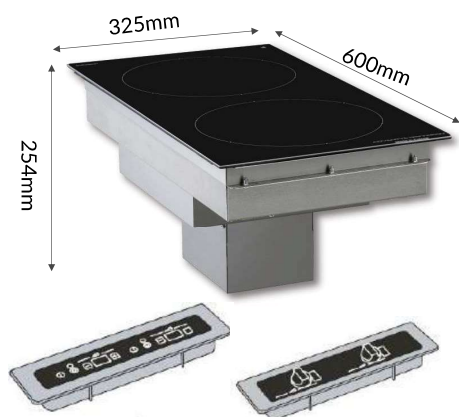

7000 Watts

ADV1756

GEOLINE Flushed

GL 3000 FL / FLR

- > Power 3000 watts
- > Glass dimensions 340 x 340 mm
- > Product dimensions 340 x 340 x 173 mm
- > Capacitive touches control panel. On/Off, timer, power setting (+/-) with 2 digits display for both timer and power.
- > Power supply 220-240V single-phase - 50-60Hz
- > Designed and made in France
- > *Product cut-out dimensions 346 x 346 mm*
- > *Control panel cut-out dimensions 43x163 mm*

GL 3000 FL

Integrated control panel

ADV1549

GL 3000 FLR

Remote control panel

ADV1548

GL2 FLR 3000-6000-7000 W - 2 zones induction

- > Power 2 x 1500 / 2 x 3000 / 2 x 3500 watts
- > Glass dimensions 600 x 325 mm
- > Product dimensions 600 x 325 x 254mm
- > Capacitive touches OR knob control panel. On/Off, timer, power setting (+/-) with 2 digits display for both timer and power
- > Power supply 220-240V single-phase - 50-60Hz
- > Designed and made in France
- > *Product cut-out dimensions 333 x 682 mm*
- > *Control panel cut-out dimensions 60 x 302 mm*