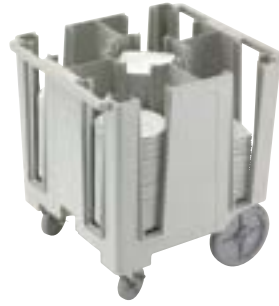

Versa Dish Caddies™

CODE	DCS950	DCS1125
PLATE SIZE RANGE (ROUNDS)	21,3 - 24,1 cm	24,4 - 28,6 cm
PLATE SIZE RANGE (SQUARES)	18,4 - 20,5 cm	21,3 - 24,1 cm
COLUMNS PER CADDY	5, 45-60 plates per col.	4, 45-60 plates per col.
OVERALL DIMENSIONS W x L x H	69 x 78 x 81 cm	69 x 78 x 81 cm

Case Pack: 1

Vinyl cover included with every dolly for sanitary storage.