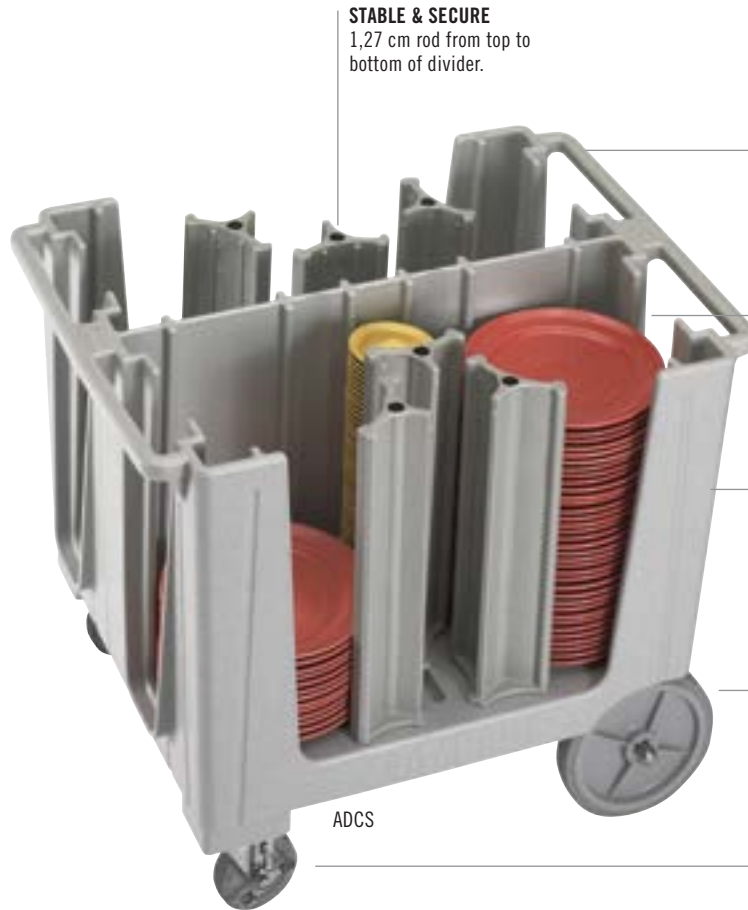

2 Columns: ø 18,42 cm to 23,5 cm (60 each)
2 Columns: ø 14,6 cm to 18,42 cm (45 each)
4 Columns: ø 12,6 cm (45 each)
Total Capacity: 390

STABLE & SECURE
1,27 cm rod from top to bottom of divider.

EASY TO MANEUVER
Ergonomic molded-in handles on both ends.

HOLDING CAPACITY
49,5 cm storage columns hold 45-60 plates per stack.

EXTREMELY DURABLE
Heavy duty polyethylene construction protects china from chipping. Won't chip, crack or rust.

REAR WHEELS
25,4 cm non-marking Easy Wheels.