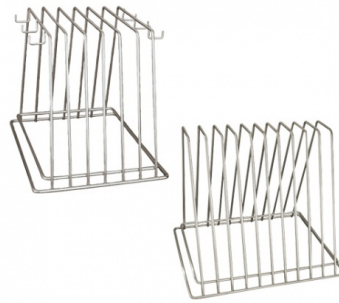

## Cutting Board Rack

Chrome Plated Reinforced Base

Product Items

Item	Item No.	Item Description
	40309	6 Slot
	40309-H	6 Slot With Hooks
	40310	10 Slot