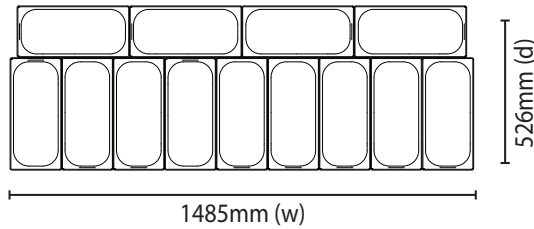

## DELIGHT13 | Delight Gelato Display - 13 Tub

Gelato Displays

DELIGHT13

DELIGHT GELATO  
DISPLAY - 13 TUB

### SPECIFICATIONS

Part Number	3736228
Capacity	195L + (148L storage)
Temp. Range (°C)	-15 to -18°C
Max. Ambient Temp. (°C)	35°C
Refrigeration Power	N/A
Energy Consumption	12kWh/24h
Current	3.6A
Gross Weight	184kg
Packaged Dimensions	1750 x 990 x 1336 mm
Refrigerant	R290
Plug Supplied	Yes, 1 x 10A
Plug Location	Bottom Right Side
Main Light	LED
No. of lids	1, Plexy
Canopy	Yes
Door Lock	No
Tubs	13

### DIMENSIONS

	External (mm)
Width	1663
Depth	771
Height	1229
	Internal (mm)
Width	1525
Depth	545
Height	356