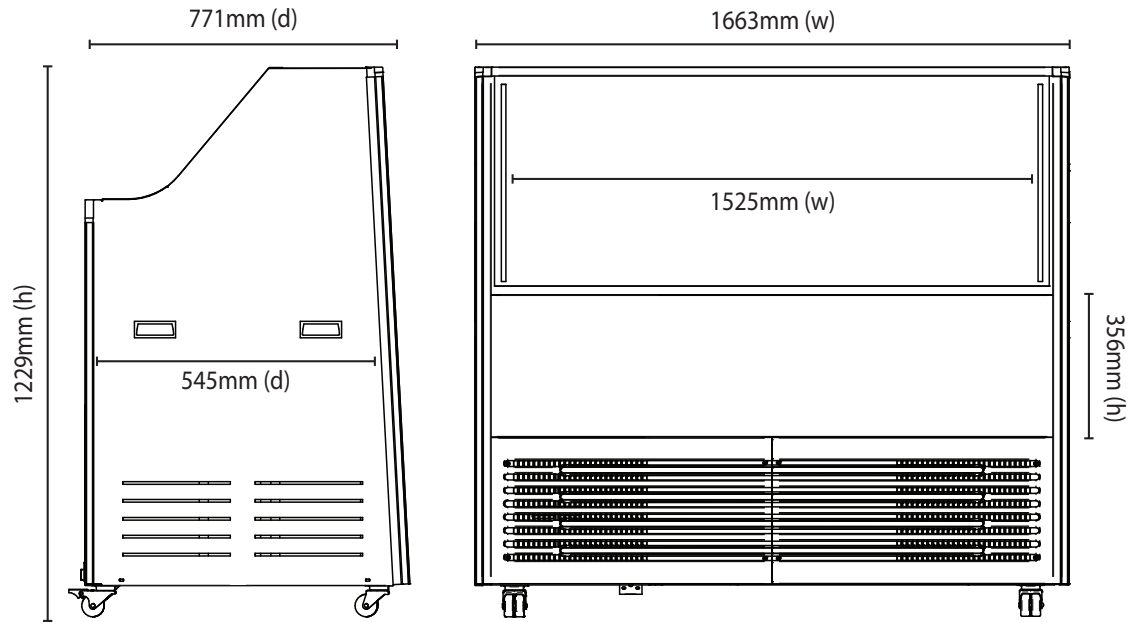

Specifications

DELIGHT13 | Delight Gelato Display - 13 Tub

Gelato Displays