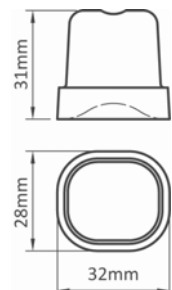

13g Cubes

SPECIFICATIONS ARE SUBJECT TO CHANGE WITHOUT NOTICE.

from the world of Comcater!

National Head Office
156 Swann Drive
Derrimut VIC 3030
Tel: +61 3 8369 4600
Fax: +61 3 8369 4695

Melbourne
96-100 Tope Street
South Melbourne VIC 3205
Tel: +61 3 8369 4600
Fax: +61 3 8699 1299

Sydney
20/4 Avenue of the Americas
Newington, NSW 2127
Tel: +61 2 9748 3000
Fax: +61 2 9648 4762

Brisbane
1/62 Borthwick Avenue
Murarrie QLD 4172
Tel: +61 7 3399 3122
Fax: +61 7 3399 5311

Perth
Unit 4/35 Westchester Road
Malaga WA 6090
Tel: +61 8 9248 9290
Fax: +61 8 9248 1903