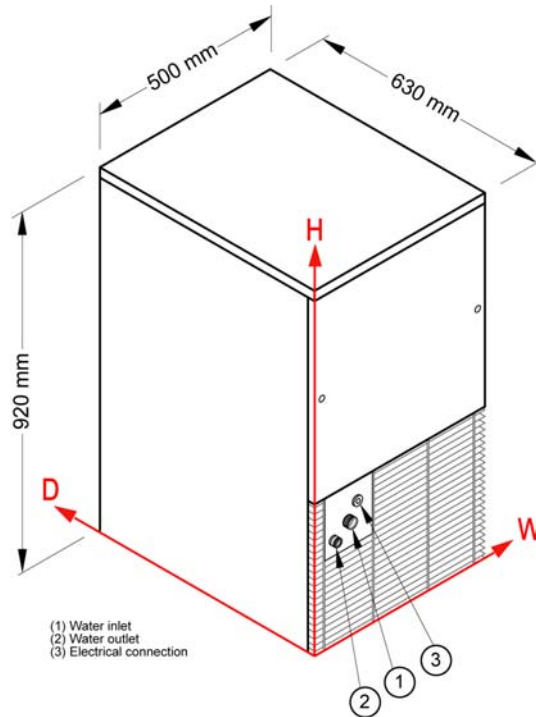

### STANDARD FEATURES

- 42kg production per 24 hours
- 12kg storage capacity
- Push-button ice dispenser
- Produces crystalline 13g cubes
- Production rated at 21°C air and 15°C water
- Hospital grade stainless steel outer
- Fully insulated internal storage bin
- Electromechanical operation
- Stainless steel spray arm

## DIMENSIONS

500W x 630D x 920H mm

## CONNECTIONS

	W	H
Water inlet	111 mm	311 mm
Water outlet	49 mm	270 mm
Electrical connection	156 mm	347 mm
Clearances	Rear: 100 mm	Sides: 100 mm

SPECIFICATIONS ARE SUBJECT TO CHANGE WITHOUT NOTICE.

www.comcater.com.au