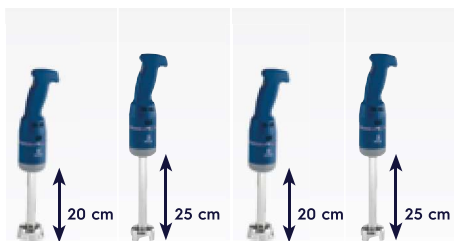

Disassembly without tools

Model	SMT20W25	SMT25W25	SMVT20W25	SMVT25W25
Power (W)	250 W		250 W variable speed	
Tube (cm)	20 cm	25 cm	20 cm	25 cm
Weight (kg)	1,4 kg	1,45 kg	1,4 kg	1,45 kg
Capacity	ideal for small quantities			