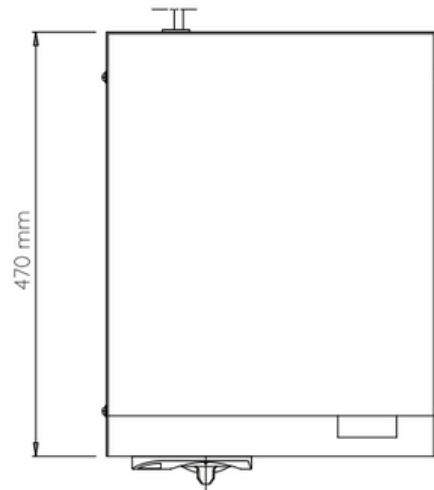

GRIDDLE PLATE FTA0600

- Heavy duty 10mm cooking plate for high heat retention
- Grease trough drains into bottom mounted grease collection pan
- Splashback prevents undue grease splattering
- Rapidly heats up to optimum cooking temperature
- Thermostatically controlled up to a maximum of 300°C
- Element design ensures even heating over entire cooking surface

Specifications

Voltage: 240V 15A

Power: 3kW

Size: 623 x 470 x 241mm

Weight: 30.2kg

Origin: South Africa

Warranty: Extended Gold Star Warranty 2 Years
Parts, 1 Year Labour