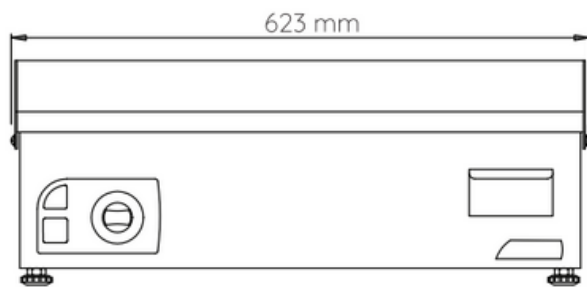

GRIDDLE PLATE FTA0600

- Heavy duty 10mm cooking plate for high heat retention
- Grease trough drains into bottom mounted grease collection pan
- Splashback prevents undue grease splattering
- Rapidly heats up to optimum cooking temperature
- Thermostatically controlled up to a maximum of 300°C
- Element design ensures even heating over entire cooking surface

Specifications

Voltage: 240V 15A

Power: 3kW

Size: 623 x 470 x 241mm

Weight: 30.2kg

Origin: South Africa

Warranty: Extended Gold Star Warranty 2 Years
Parts, 1 Year Labour