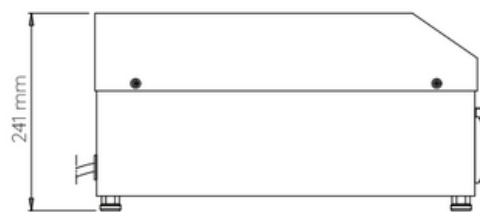

GRIDDLE PLATE FTA0600

- Heavy duty 10mm cooking plate for high heat retention
- Grease trough drains into bottom mounted grease collection pan
- Splashback prevents undue grease splattering
- Rapidly heats up to optimum cooking temperature
- Thermostatically controlled up to a maximum of 300°C
- Element design ensures even heating over entire cooking surface

Specifications

Voltage: 240V 15A

Power: 3kW

Size: 623 x 470 x 241mm

Weight: 30.2kg

Origin: South Africa

Warranty: Extended Gold Star Warranty 2 Years
Parts, 1 Year Labour