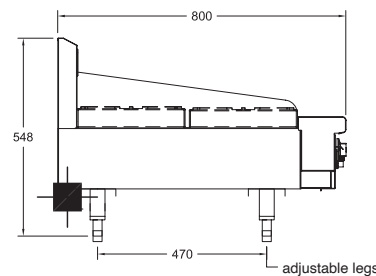

Other options

Stand or bench mounted

PFB36G2

SPECIFICATIONS

Dimensions (WxDxH)	1220 x 800 x 548 mm
Working height	320 mm
Burners	2
Griddle size (WxH)	914 x 20 mm

Weight	117 kg
Packed	0.5 m³
Gas Connection	3/4" BSP
Rating	108 MJ

3/4" BSP Gas Connection

Australia's premier food service
equipment manufacturer

goldstein.com.au

211-217 Woodpark Road, Smithfield NSW 2164
1800 013 123 | +61 2 9604 7333

MIDDLEBY AUSTRALIA