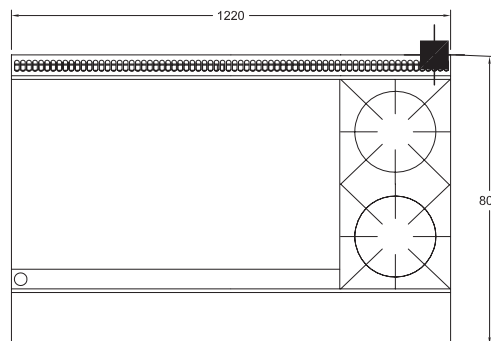

Other options

Stand or bench mounted

PFB36G2

SPECIFICATIONS

Dimensions (WxDxH)	1220 x 800 x 548 mm
Working height	320 mm
Burners	2
Griddle size (WxH)	914 x 20 mm

Weight	117 kg
Packed	0.5 m³
Gas Connection	3/4" BSP
Rating	108 MJ

3/4" BSP Gas Connection

Australia's premier food service
equipment manufacturer

goldstein.com.au

211-217 Woodpark Road, Smithfield NSW 2164
1800 013 123 | +61 2 9604 7333

MIDDLEBY AUSTRALIA