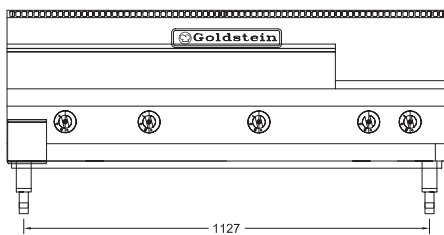

Other options

Stand or bench mounted

PFB36G2

SPECIFICATIONS

Dimensions (WxDxH)	1220 x 800 x 548 mm
Working height	320 mm
Burners	2
Griddle size (WxH)	914 x 20 mm

Weight	117 kg
Packed	0.5 m³
Gas Connection	3/4" BSP
Rating	108 MJ

3/4" BSP Gas Connection

Australia's premier food service
equipment manufacturer

goldstein.com.au

211-217 Woodpark Road, Smithfield NSW 2164
1800 013 123 | +61 2 9604 7333

MIDDLEBY AUSTRALIA