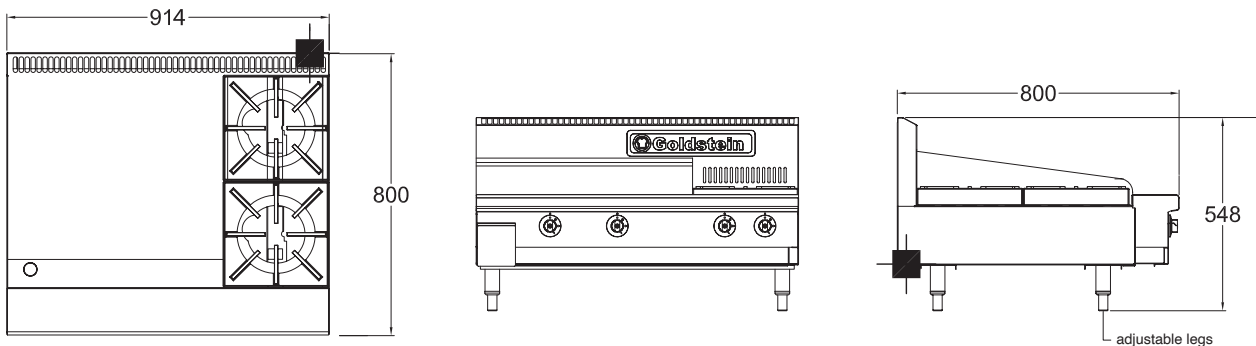

800 SERIES COOKTOP

2 Burners, 610 mm Griddle

PFB24G2 - Gas

- High performance even heat 24 Mj gas open burners and griddle options
- Pilot light standard maximising operating and energy efficiency
- Pilot flame failure on open burners
- Heavy duty removable, easy clean cast iron trivets
- Combination cooktops providing flexibility of configuration to suit any application
- Heavy duty fully welded steel body ensures rigidity and durability
- Stainless steel fascia and sides, spill zones and drip trays for ease of cleaning

Other options

Stand or bench mounted

PFB24G2

SPECIFICATIONS

Dimensions (WxDxH)	914 x 800 x 548 mm
Working height	320 mm
Burners	2
Griddle size (WxH)	610 x 20 mm

3/4" BSP Gas Connection

Weight	95 kg
Packed	0,4 m ³
Gas Connection	3/4" BSP
Rating	88 MJ