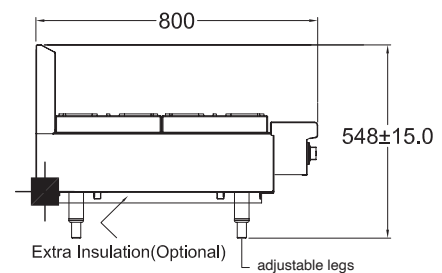

800 SERIES COOKTOP

6 Burners

PFB36 - Gas

- High performance even heat 24 Mj gas open burners and griddle options
- Pilot light standard maximising operating and energy efficiency
- Pilot flame failure on open burners
- Heavy duty removable, easy clean cast iron trivets
- Combination cooktops providing flexibility of configuration to suit any application
- Heavy duty fully welded steel body ensures rigidity and durability
- Stainless steel fascia and sides, spill zones and drip trays for ease of cleaning

Other options

Stand or bench mounted

PFB36

SPECIFICATIONS

Dimensions (WxDxH)	914 x 800 x 548 mm
Working height	320 mm
Burners	6

3/4" BSP Gas Connection

Weight	90 kg
Packed	0,4 m ³
Gas Connection	3/4" BSP
Rating	144 MJ