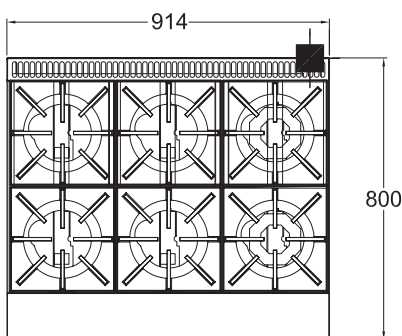

800 SERIES COOKTOP

6 Burners

PFB36 - Gas

- High performance even heat 24 Mj gas open burners and griddle options
- Pilot light standard maximising operating and energy efficiency
- Pilot flame failure on open burners
- Heavy duty removable, easy clean cast iron trivets
- Combination cooktops providing flexibility of configuration to suit any application
- Heavy duty fully welded steel body ensures rigidity and durability
- Stainless steel fascia and sides, spill zones and drip trays for ease of cleaning

Other options

Stand or bench mounted

PFB36

SPECIFICATIONS

Dimensions (WxDxH)	914 x 800 x 548 mm
Working height	320 mm
Burners	6

3/4" BSP Gas Connection

Weight	90 kg
Packed	0,4 m ³
Gas Connection	3/4" BSP
Rating	144 MJ