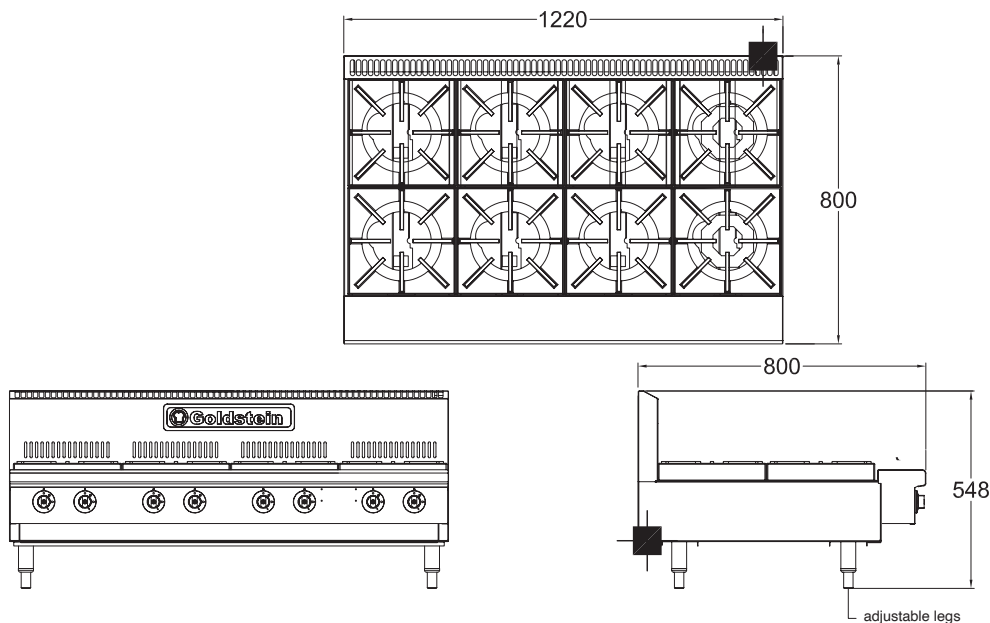

800 SERIES COOKTOP

8 Burners

PFB48 – Gas

- High performance even heat 24 Mj gas open burners and griddle options
- Pilot light standard maximising operating and energy efficiency
- Pilot flame failure on open burners
- Heavy duty removable, easy clean cast iron trivets
- Combination cooktops providing flexibility of configuration to suit any application
- Heavy duty fully welded steel body ensures rigidity and durability
- Stainless steel fascia and sides, spill zones and drip trays for ease of cleaning

Other options

Stand or bench mounted

3/4" BSP Gas Connection

PFB48

SPECIFICATIONS

Dimensions (WxDxH)	1220 x 800 x 548 mm
Working height	320 mm
Burners	8

Weight	115 kg
Packed	0.5 m ³
Gas Connection	3/4" BSP
Rating	192 MJ