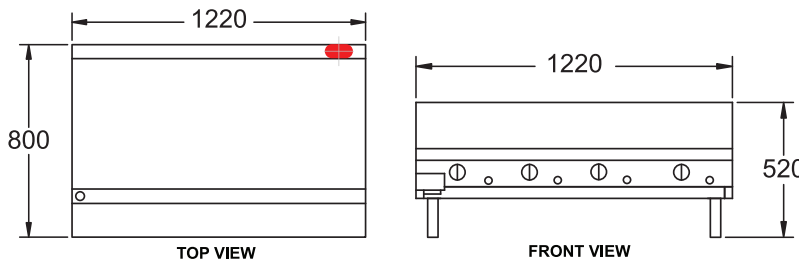

MODEL: GPGDB-12 Specifications:

Dimensions (WxDxH):	305 x 800 x 520 mm
Working Height:	275 mm
Plate Size (WxDxH):	305 x 20 x 520 mm
Plate Type:	Smooth Mild Steel
Gas Connection	
Rating:	20 mj
Weight:	90 kg
Packed:	0.1 m ³

GPGDB-24

MODEL: GPGDB-24 Specifications:

Dimensions (WxDxH):	610 x 800 x 520 mm
Working Height:	275 mm
Plate Size (WxDxH):	610 x 20 x 520 mm
Plate Type:	Smooth Mild Steel
Gas Connection	
Rating:	40 mj
Weight:	170 kg
Packed:	0.3 m ³

GPGDB-36

MODEL: GPGDB-36 Specifications:

Dimensions (WxDxH):	915 x 800 x 520 mm
Working Height:	275 mm
Plate Size (WxDxH):	915 x 20 x 520 mm
Plate Type:	Smooth Mild Steel
Gas Connection	
Rating:	60 mj
Weight:	200 kg
Packed:	0.4 m ³

GPGDB-48

MODEL: GPGDB-48 Specifications:

Dimensions (WxDxH):	1220 x 800 x 520 mm
Working Height:	275 mm
Plate Size (WxDxH):	1220 x 20 x 520 mm
Plate Type:	Smooth Mild Steel
Gas Connection	
Rating:	80 mj
Weight:	230 kg
Packed:	0.5 m ³