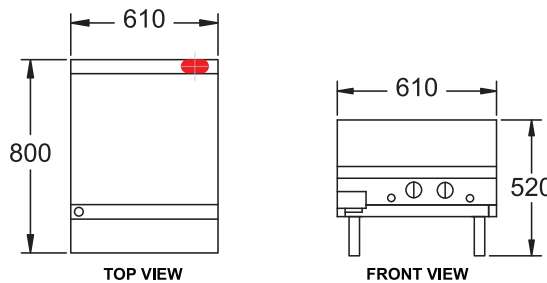

MODEL: GPGDB-12 Specifications:

Dimensions (WxDxH):	305 x 800 x 520 mm
Working Height:	275 mm
Plate Size (WxDxH):	305 x 20 x 520 mm
Plate Type:	Smooth Mild Steel
Gas Connection	
Rating:	20 mj
Weight:	90 kg
Packed:	0.1 m ³

GPGDB-24

MODEL: GPGDB-24 Specifications:

Dimensions (WxDxH):	610 x 800 x 520 mm
Working Height:	275 mm
Plate Size (WxDxH):	610 x 20 x 520 mm
Plate Type:	Smooth Mild Steel
Gas Connection	
Rating:	40 mj
Weight:	170 kg
Packed:	0.3 m ³

GPGDB-36

MODEL: GPGDB-36 Specifications:

Dimensions (WxDxH):	915 x 800 x 520 mm
Working Height:	275 mm
Plate Size (WxDxH):	915 x 20 x 520 mm
Plate Type:	Smooth Mild Steel
Gas Connection	
Rating:	60 mj
Weight:	200 kg
Packed:	0.4 m ³

GPGDB-48

MODEL: GPGDB-48 Specifications:

Dimensions (WxDxH):	1220 x 800 x 520 mm
Working Height:	275 mm
Plate Size (WxDxH):	1220 x 20 x 520 mm
Plate Type:	Smooth Mild Steel
Gas Connection	
Rating:	80 mj
Weight:	230 kg
Packed:	0.5 m ³