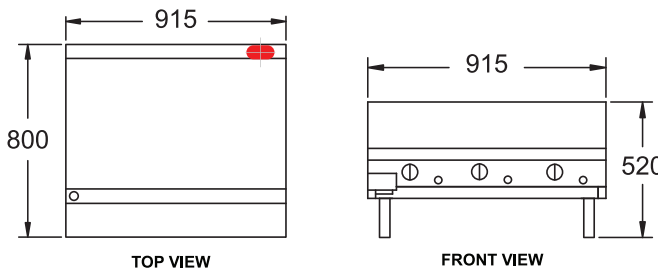

MODEL: GPGDB-12 Specifications:

Dimensions (WxDxH):	305 x 800 x 520 mm
Working Height:	275 mm
Plate Size (WxDxH):	305 x 20 x 520 mm
Plate Type:	Smooth Mild Steel
Gas Connection	
Rating:	20 mj
Weight:	90 kg
Packed:	0.1 m ³

GPGDB-24

MODEL: GPGDB-24 Specifications:

Dimensions (WxDxH):	610 x 800 x 520 mm
Working Height:	275 mm
Plate Size (WxDxH):	610 x 20 x 520 mm
Plate Type:	Smooth Mild Steel
Gas Connection	
Rating:	40 mj
Weight:	170 kg
Packed:	0.3 m ³

GPGDB-36

MODEL: GPGDB-36 Specifications:

Dimensions (WxDxH):	915 x 800 x 520 mm
Working Height:	275 mm
Plate Size (WxDxH):	915 x 20 x 520 mm
Plate Type:	Smooth Mild Steel
Gas Connection	
Rating:	60 mj
Weight:	200 kg
Packed:	0.4 m ³

GPGDB-48

MODEL: GPGDB-48 Specifications:

Dimensions (WxDxH):	1220 x 800 x 520 mm
Working Height:	275 mm
Plate Size (WxDxH):	1220 x 20 x 520 mm
Plate Type:	Smooth Mild Steel
Gas Connection	
Rating:	80 mj
Weight:	230 kg
Packed:	0.5 m ³