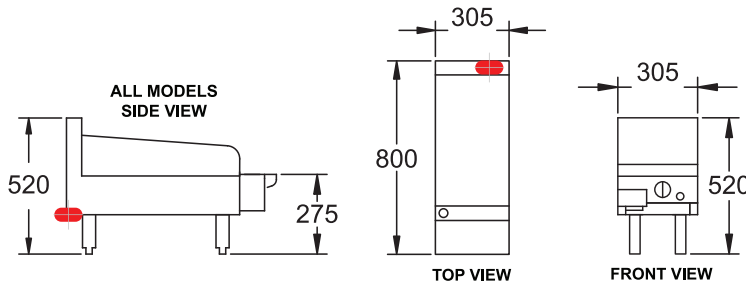

MODEL: GPGDB-12 Specifications:

Dimensions (WxDxH):	305 x 800 x 520 mm
Working Height:	275 mm
Plate Size (WxDxH):	305 x 20 x 520 mm
Plate Type:	Smooth Mild Steel
Gas Connection	
Rating:	20 mj
Weight:	90 kg
Packed:	0.1 m ³

GPGDB-24

MODEL: GPGDB-24 Specifications:

Dimensions (WxDxH):	610 x 800 x 520 mm
Working Height:	275 mm
Plate Size (WxDxH):	610 x 20 x 520 mm
Plate Type:	Smooth Mild Steel
Gas Connection	
Rating:	40 mj
Weight:	170 kg
Packed:	0.3 m ³

GPGDB-36

MODEL: GPGDB-36 Specifications:

Dimensions (WxDxH):	915 x 800 x 520 mm
Working Height:	275 mm
Plate Size (WxDxH):	915 x 20 x 520 mm
Plate Type:	Smooth Mild Steel
Gas Connection	
Rating:	60 mj
Weight:	200 kg
Packed:	0.4 m ³

GPGDB-48

MODEL: GPGDB-48 Specifications:

Dimensions (WxDxH):	1220 x 800 x 520 mm
Working Height:	275 mm
Plate Size (WxDxH):	1220 x 20 x 520 mm
Plate Type:	Smooth Mild Steel
Gas Connection	
Rating:	80 mj
Weight:	230 kg
Packed:	0.5 m ³