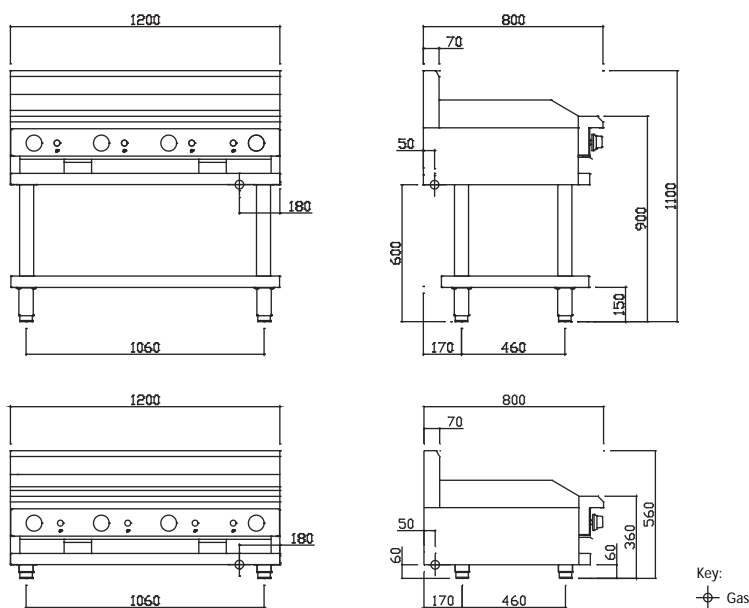

#### Griddle/Hotplate

- 18 mj burners with pilot, FFD and piezo ignition
- Variable flame control valve with low flame setting
- 21mm thick mild steel griddle plate
- Top weld sealed hotplate sections
- CS-12P plate: 1190mm x 540mm; 0.64m<sup>2</sup> cooking area
- CS-9P3C plate: 890mm x 540mm; 0.48m<sup>2</sup> cooking area
- CS-6P6C plate: 590mm x 540mm; 0.32m<sup>2</sup> cooking area
- 2mm 304 stainless steel splash guards
- Griddle oil bin 1.2mm stainless steel

#### Overall Construction

- Heavy duty construction
- Welded 1.2mm 304 stainless steel front hob
- Front and side panels 0.9mm 304 stainless steel
- Splashback 1.2 mm 304 stainless steel
- Stainless steel legs with 55mm height adjustment range

#### Dimensions

- 1200mm x 800mm x 1100mm H
- 1200mm x 800mm x 560mm H (benchtop)
- Working height 900mm
- Weight 146kg
- Packed dimensions 1240mm x 860mm x 1260mm H
- Packed weight 176kg

#### Connections

- Gas 3/4" BSP male
- 180mm from right, 50mm from rear, 600mm from floor
- Benchtop model gas connection: 60mm from bottom
- Supplied with gas regulator (specify Nat or LP on order)