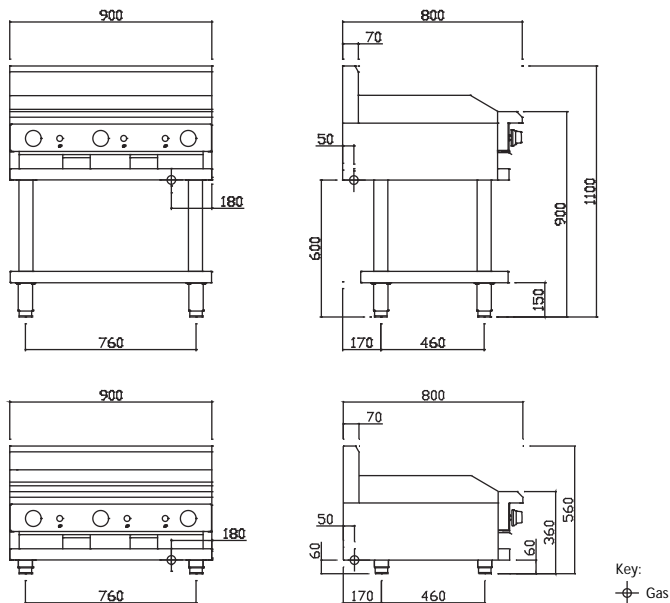

CS 900mm Griddles

Technical Specifications for CS-9P, CS-6P3C

PROFESSIONAL

- 21mm thick mild steel griddle plate
- Chrome and ribbed plate finishes optional
- Hotplate and chargrill combinations
- Available freestanding or as a benchtop model
- Modular Professional series design
- 24 month 'Platinum Warranty'
- Easy to clean and service

Griddle/Hotplate

- 18 mj burners with pilot, FFD and piezo ignition
- Variable flame control valve with low flame setting
- 21mm thick mild steel griddle plate
- Top weld sealed hotplate sections
- CS-9P plate: 890mm x 540mm; 0.48m² cooking area
- CS-6P3C plate: 590mm x 540mm; 0.32m² cooking area
- 2mm 304 stainless steel splash guards
- Griddle oil bin 1.2mm stainless steel

Overall Construction

- Heavy duty construction
- Welded 1.2mm 304 stainless steel front hob
- Front and side panels 0.9mm 304 stainless steel
- Splashback 1.2 mm 304 stainless steel
- Stainless steel legs with 55mm height adjustment range

Dimensions

- 900mm x 800mm x 1100mm H
- 900mm x 800mm x 560mm H (benchtop)
- Working height 900mm
- Weight 115kg
- Packed dimensions 940mm x 860mm x 1260mm H
- Packed weight 140kg

Connections

- Gas 3/4" BSP male
- 180mm from right, 50mm from rear, 600mm from floor
- Benchtop model gas connection: 60mm from bottom
- Supplied with gas regulator (specify Nat or LP on order)