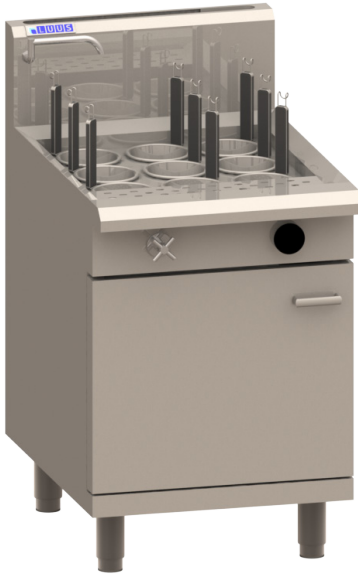

Technical Specifications for NC-60, NC-60-A

ASIAN SERIES

- Ideal for high volumes of noodles/vegetables/pasta
- Adjustable thermostat accurately controls water temp
- Includes pilot, FFD, piezo and high temp cutout
- Water purifying overflow system
- Marine grade 316 stainless steel tank
- 50 litre tank capacity
- Cabinet design with convenient front panel controls
- Supplied with 9 pasta baskets
- Modular Professional series design
- 15 month 'Platinum Warranty'
- Easy to clean and service

Noodle Cooker

- 78 mj jet burner with pilot, FFD and piezo ignition
- Adjustable thermostat accurately controls water temp
- Water purifying overflow system to remove excess starch
- High temperature cut-out safety mechanism
- Marine grade 1.5mm 316 stainless steel tank
- 50 litre tank capacity
- Tank filter insert 0.9mm 304 stainless steel
- Drain back basket stand 1.2mm 304 stainless steel
- Rear laundry arm with controls located on front panel
- Includes 9 baskets 0.7mm 304 perforated stainless steel
- Safety release tank drainage valve at bottom of unit

Overall Construction

- Heavy duty construction
- Constructed 0.9mm 304 stainless steel door
- Fiberfrax Durablanket insulation on both sides of tank
- Welded 1.2mm 304 stainless steel front hob
- Front and side panels 0.9mm 304 stainless steel
- Splashback 1.2 mm 304 stainless steel
- Includes rear castors and stainless steel legs (front)

Dimensions

- 600mm x 800mm x 1100mm H
- Working height 900mm
- Weight 84kg
- Packed dimensions 640mm x 860mm x 1260mm H
- Packed weight 104kg

Connections

- Gas 3/4" BSP male
- Gas 180mm from right, 70mm from rear, 150mm from floor
- Supplied with gas regulator (specify Nat or LP on order)
- Water inlet 1/2" copper tube
- Water 60mm from left, 70 mm from rear, 80mm from floor
- Drain 1" BSP male
- Drain 300mm from left, 210mm from front, 220mm floor