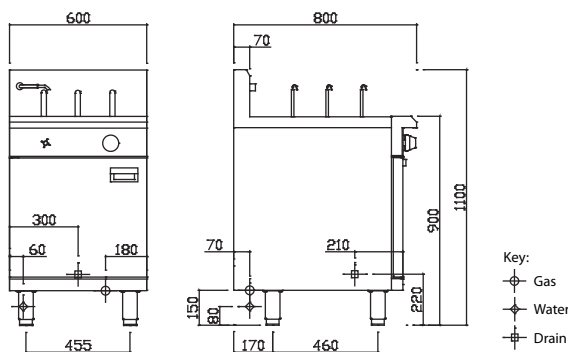

Noodle Cooker

- 78 mj jet burner with pilot, FFD and piezo ignition
- Adjustable thermostat accurately controls water temp
- Water purifying overflow system to remove excess starch
- High temperature cut-out safety mechanism
- Marine grade 1.5mm 316 stainless steel tank
- 50 litre tank capacity
- Tank filter insert 0.9mm 304 stainless steel
- Drain back basket stand 1.2mm 304 stainless steel
- Rear laundry arm with controls located on front panel
- Includes 9 baskets 0.7mm 304 perforated stainless steel
- Safety release tank drainage valve at bottom of unit

Overall Construction

- Heavy duty construction
- Constructed 0.9mm 304 stainless steel door
- Fiberfrax Durablanket insulation on both sides of tank
- Welded 1.2mm 304 stainless steel front hob
- Front and side panels 0.9mm 304 stainless steel
- Splashback 1.2 mm 304 stainless steel
- Includes rear castors and stainless steel legs (front)

Dimensions

- 600mm x 800mm x 1100mm H
- Working height 900mm
- Weight 84kg
- Packed dimensions 640mm x 860mm x 1260mm H
- Packed weight 104kg

Connections

- Gas 3/4" BSP male
- Gas 180mm from right, 70mm from rear, 150mm from floor
- Supplied with gas regulator (specify Nat or LP on order)
- Water inlet 1/2" copper tube
- Water 60mm from left, 70 mm from rear, 80mm from floor
- Drain 1" BSP male
- Drain 300mm from left, 210mm from front, 220mm floor

Cleaning & Servicing

- Easy access to all parts & components from front
- Removable baskets and inserts

Options/Accessories

- Additional noodle baskets
- Joining caps
- RH and LH side shields
- Extended warranty

	Model	Description	Nat Gas	LP Gas
	NC-60	9 basket noodle cooker	78 mj	78 mj
	NC-60-A	6 baskets & 2 soup pots	78 mj	78 mj