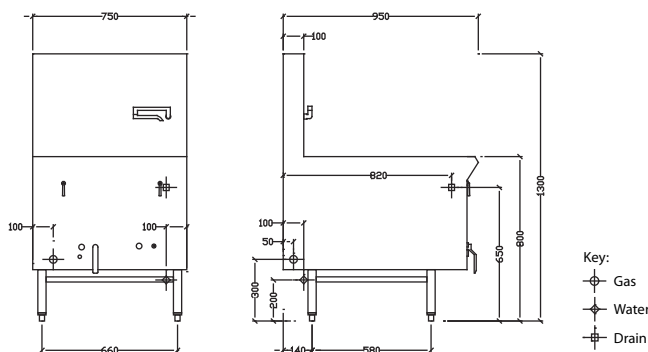

Model	Description	Nat Gas	LP Gas
YC-1	1 mongolian burner steamer	140 mj	140 mj

Steamer

- 140mj 32 jet mongolian burner with piezo, pilot & FFD
- Water deck cooling system
- 1.5mm 304 stainless steel 7 hole steamer plate
- 1.2mm 304 stainless steel pot & skirting
- Water deck cooling system
- Quarter turn water control lever
- Rear laundry arm with front panel controls
- Front gutter design for easier cleaning
- Zinc-aluminium Alloy burner handle

Overall Construction

- Welded steel frame construction
- Cast iron ring with Fiberfrax Durablanket insulation
- Double flanged watertight gasket seal
- Rear flue system to aid combustion
- 1.2mm 304 stainless steel deck, front cover & splashback
- 0.7mm 304 stainless steel side panels and undertrays
- 10mm ceramic insulation board under top deck
- 25mm Fibertex Rockwool insulation in front & side panels
- 38mm stainless steel tube legs with adjustable feet

Dimensions

- 750mm x 950mm x 1300mm H
- Working height 800mm
- Weight 112kg
- Packed dimensions 830mm x 1025mm x 1460mm H
- Packed weight 142kg

Connections

- Gas 3/4" BSP male
- Gas 100mm from left, 50mm from rear, 300mm from floor (regulator connected inside front cover)
- Supplied with gas regulator (specify Nat or LP on order)
- Water inlet 1/2" copper tube
- Water 100mm from right, 100 mm from rear, 200mm floor
- Drain 2" BSP male
- Drain 100mm from right, 130mm from front, 650mm floor

Cleaning & Servicing

- Easy access to all parts & components from front

Options/Accessories

- 4 piece 304 stainless steel steam rack set
- Joining caps & strips
- Rear castors
- Extended warranty