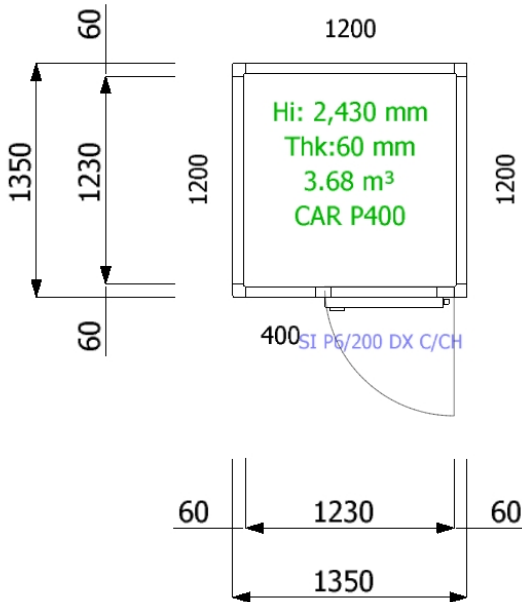

CEILING PLAN

FLOOR PLAN

WALL PLAN

3D

MISA Cold Rooms (Template 2023) - OCEANIA (Stock)

Customer:

M-1A24-C

Date: 08/06/2023

Rif.: EQ-cibiena-230216-57633

Epta S.p.A
Unità Locale - Via Monachelle Vecchia, 7
00071 - Pomezia (Roma)
Tel. 06-911891 - Fax 06-9120788