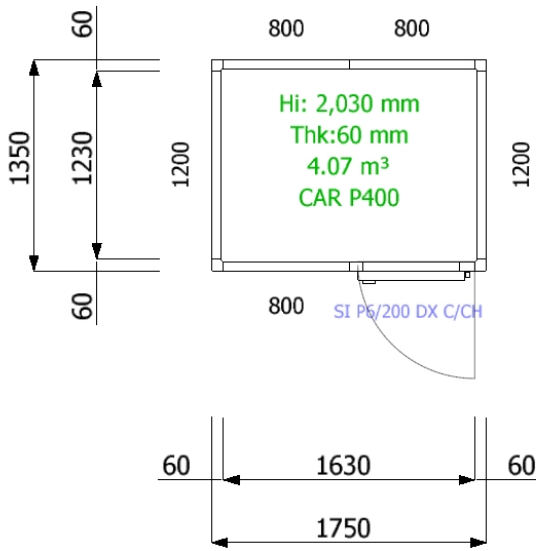

CEILING PLAN

FLOOR PLAN

WALL PLAN

3D

MISA Cold Rooms (Template 2023) - OCEANIA (Stock)

Customer:

M-2A20-C

Date: 08/06/2023

Rif.: EQ-cibiena-230216-57633

Epta S.p.A
Unità Locale - Via Monachelle Vecchia, 7
00071 - Pomezia (Roma)
Tel. 06-911891 - Fax 06-9120788