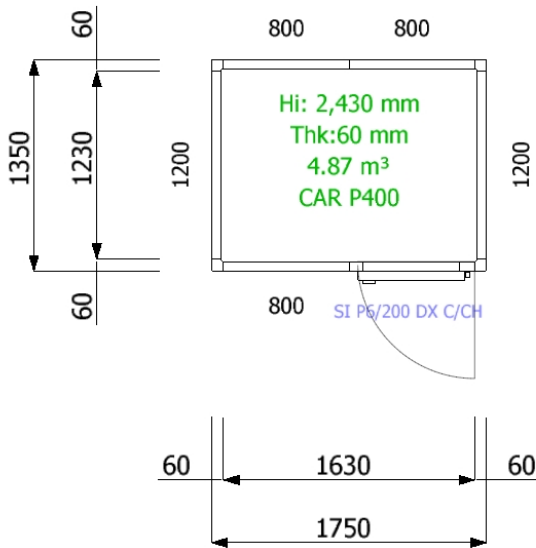

CEILING PLAN

FLOOR PLAN

WALL PLAN

3D

MISA Cold Rooms (Template 2023) - OCEANIA (Stock)

Customer:

M-2A24-C

Date: 08/06/2023

Rif.: EQ-cibiena-230216-57633

Epta S.p.A
Unità Locale - Via Monachelle Vecchia, 7
00071 - Pomezia (Roma)
Tel. 06-911891 - Fax 06-9120788