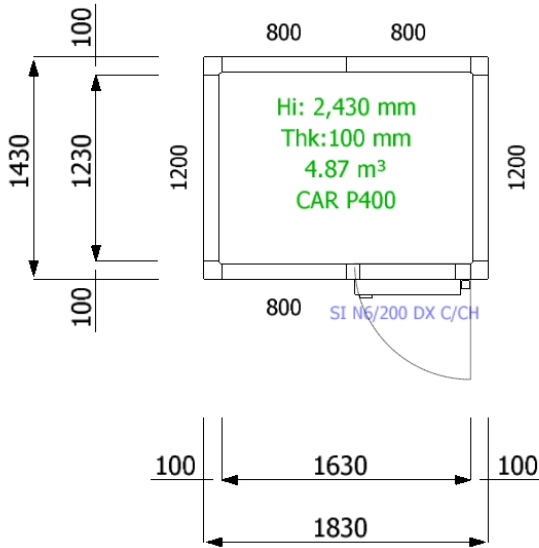

CEILING PLAN

FLOOR PLAN

WALL PLAN

3D

MISA Cold Rooms (Template 2023) - OCEANIA (Stock)

Customer:

M-2A24-F

Date: 08/06/2023

Rif.: EQ-cibiena-230216-57633

Epta S.p.A

Unità Locale - Via Monachelle Vecchia, 7

00071 - Pomezia (Roma)

Tel. 06-911891 - Fax 06-9120788